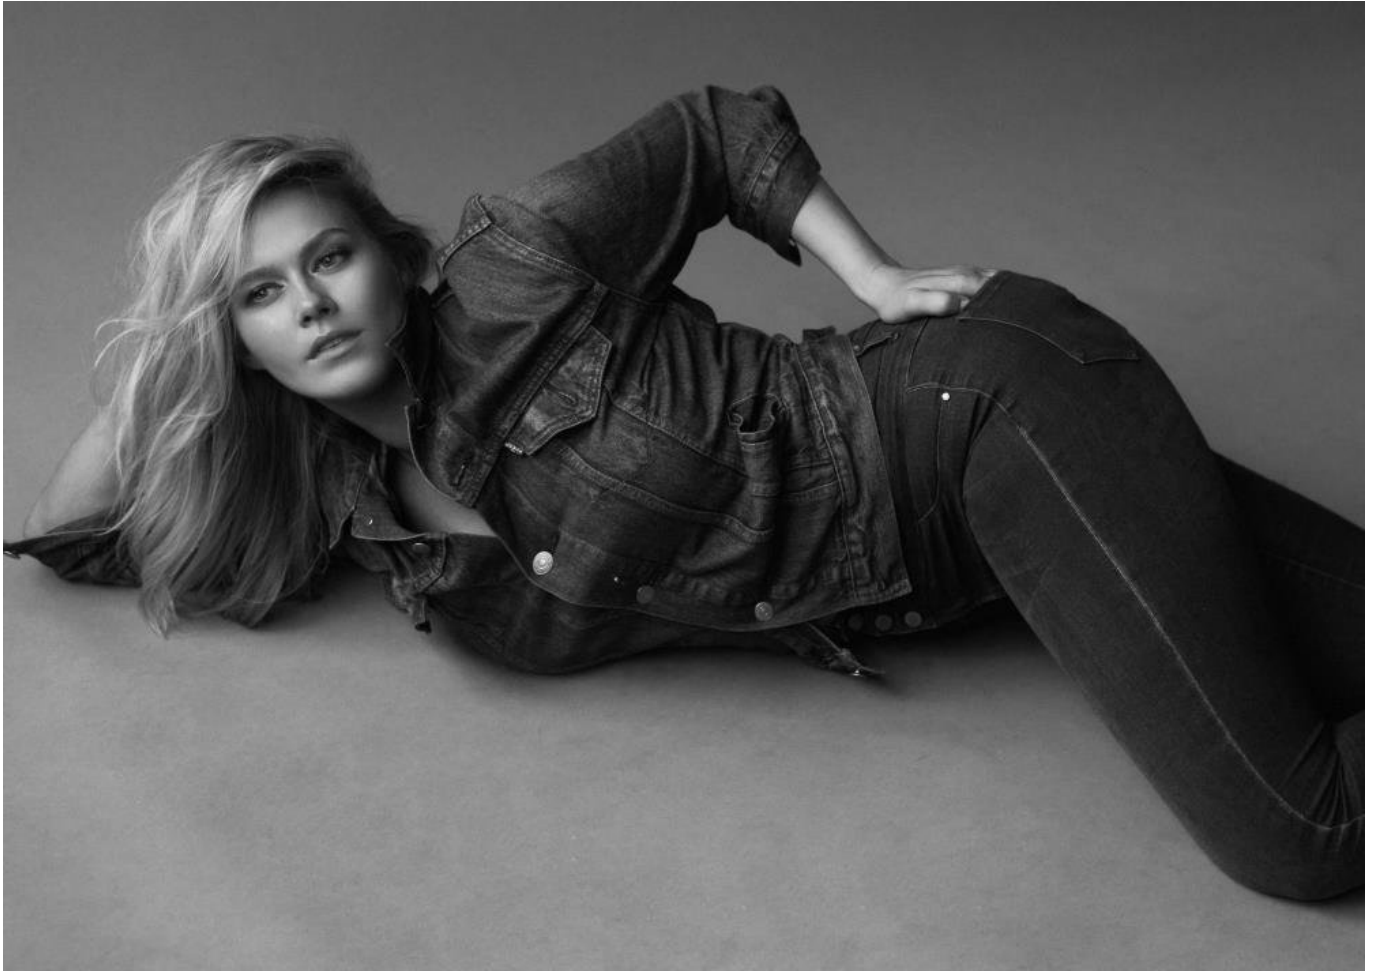

DANIKA BRYSHA

HEIGHT: 177CM WAIST: 84CM SHOES: 7.5 UK, 41.5 EU EYE COLOR: BLUE
HAIR COLOR: BLONDE

DANIKA BRYSHA

HEIGHT: 177CM WAIST: 84CM SHOES: 7.5 UK, 41.5 EU EYE COLOR: BLUE
HAIR COLOR: BLONDE

DANIKA BRYSHA

HEIGHT: 177CM WAIST: 84CM SHOES: 7.5 UK, 41.5 EU EYE COLOR: BLUE
HAIR COLOR: BLONDE

DANIKA BRYSHA

HEIGHT: 177CM WAIST: 84CM SHOES: 7.5 UK, 41.5 EU EYE COLOR: BLUE
HAIR COLOR: BLONDE

DANIKA BRYSHA

HEIGHT: 177CM WAIST: 84CM SHOES: 7.5 UK, 41.5 EU EYE COLOR: BLUE
HAIR COLOR: BLONDE