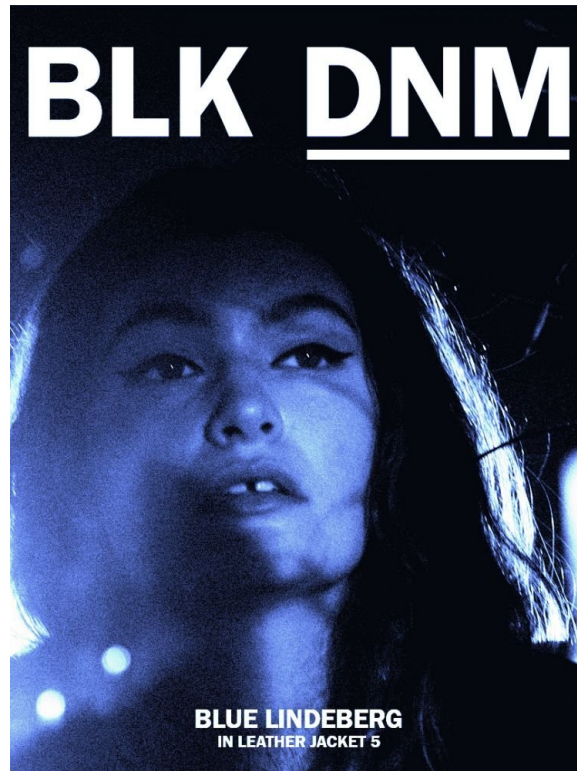

# BLUE LINDBERG

HEIGHT: 173CM WAIST: 64CM SHOES: 7 UK, 41 EU EYE COLOR: AMBER  
HAIR COLOR: DARK BLONDE

---

---

IMG MODELS  
WWW.IMGMODELS.COM

# BLUE LINDEBERG

HEIGHT: 173CM WAIST: 64CM SHOES: 7 UK, 41 EU EYE COLOR: AMBER  
HAIR COLOR: DARK BLONDE

---