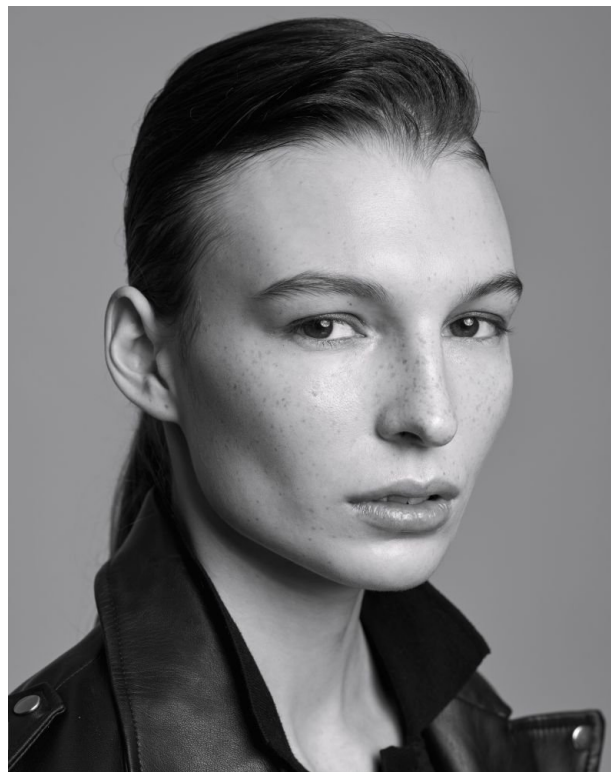

ALESOVICH

HEIGHT: 179CM WAIST: 60CM SHOES: 6 UK, 39 EU EYE COLOR: BROWN
HAIR COLOR: LIGHT BROWN

ALESOVICH

HEIGHT: 179CM WAIST: 60CM SHOES: 6 UK, 39 EU EYE COLOR: BROWN
HAIR COLOR: LIGHT BROWN

IMG MODELS
WWW.IMGMODELS.COM

IMG MODELS
WWW.IMGMODELS.COM

ALESOVICH

HEIGHT: 179CM WAIST: 60CM SHOES: 6 UK, 39 EU EYE COLOR: BROWN
HAIR COLOR: LIGHT BROWN

IMG MODELS
WWW.IMGMODELS.COM

ALESOVICH

HEIGHT: 179CM WAIST: 60CM SHOES: 6 UK, 39 EU EYE COLOR: BROWN
HAIR COLOR: LIGHT BROWN

ALESOVICH

HEIGHT: 179CM WAIST: 60CM SHOES: 6 UK, 39 EU EYE COLOR: BROWN
HAIR COLOR: LIGHT BROWN

ALESOVICH

HEIGHT: 179CM WAIST: 60CM SHOES: 6 UK, 39 EU EYE COLOR: BROWN
HAIR COLOR: LIGHT BROWN

ALESOVICH

HEIGHT: 179CM WAIST: 60CM SHOES: 6 UK, 39 EU EYE COLOR: BROWN
HAIR COLOR: LIGHT BROWN