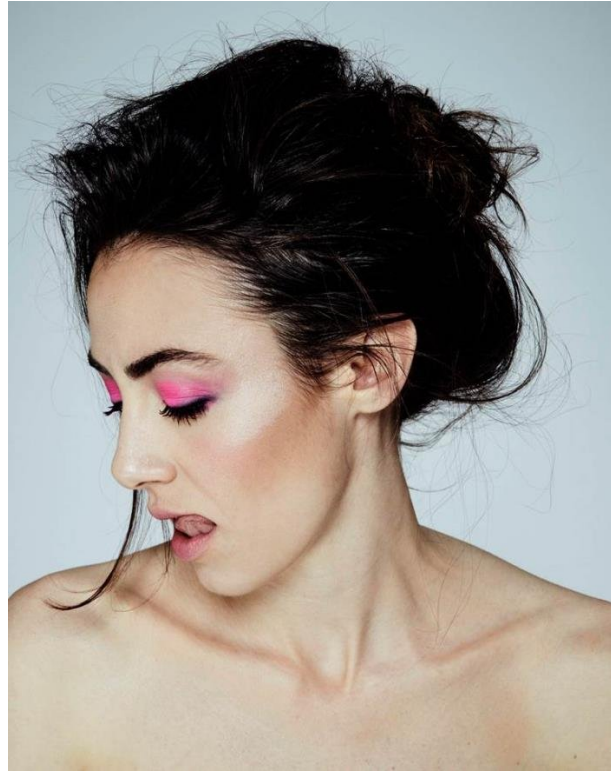

# ELISA

HEIGHT: 178CM WAIST: 62CM SHOES: 6 UK, 39 EU EYE COLOR: BROWN  
HAIR COLOR: BROWN

---