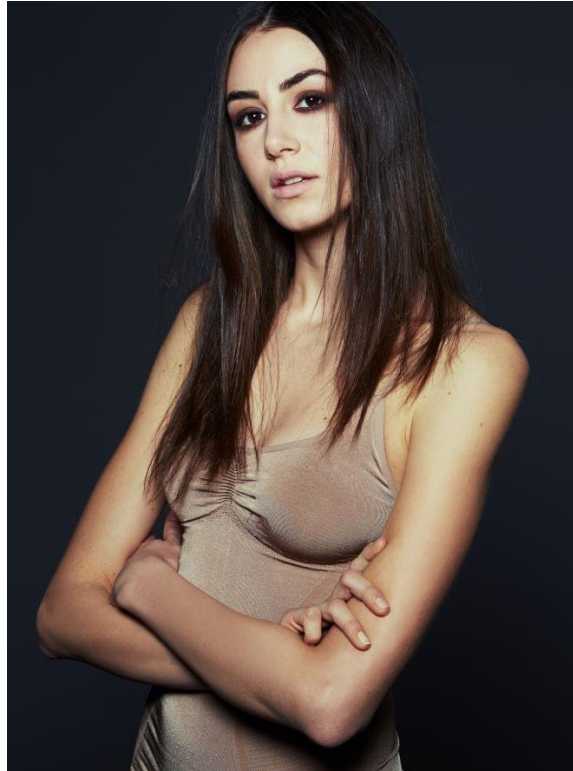

# ELISA

HEIGHT: 178CM WAIST: 62CM SHOES: 6 UK, 39 EU EYE COLOR: BROWN  
HAIR COLOR: BROWN

---