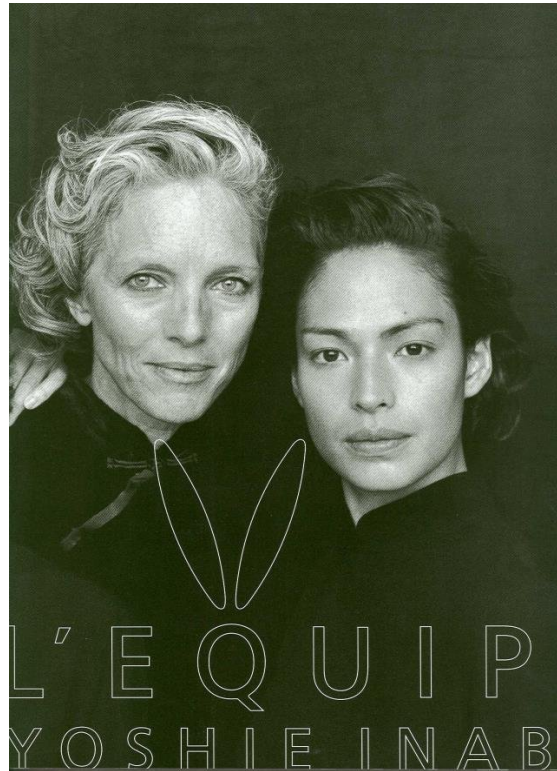

NANCY MCLEOD

HEIGHT: 171CM WAIST: 74CM SHOES: 7 UK, 41 EU&NBSP;

IMG MODELS
WWW.IMGMODELS.COM

NANCY MCLEOD

HEIGHT: 171CM WAIST: 74CM SHOES: 7 UK, 41 EU&NBSP;

IMG MODELS
WWW.IMGMODELS.COM

NANCY MCLEOD

HEIGHT: 171CM WAIST: 74CM SHOES: 7 UK, 41 EU&NBSP;

IMG MODELS
WWW.IMGMODELS.COM

NANCY MCLEOD

HEIGHT: 171CM WAIST: 74CM SHOES: 7 UK, 41 EU&NBSP;

IMG MODELS
WWW.IMGMODELS.COM

NANCY MCLEOD

HEIGHT: 171CM WAIST: 74CM SHOES: 7 UK, 41 EU&NBSP;

IMG MODELS
WWW.IMGMODELS.COM