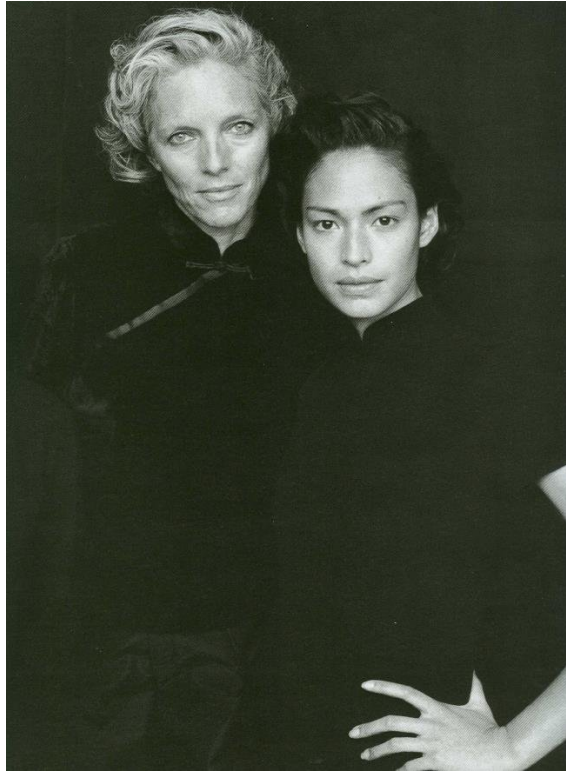

NANCY MCLEOD

HEIGHT: 171CM WAIST: 74CM SHOES: 7 UK, 41 EU&NBSP;

IMG MODELS
WWW.IMGMODELS.COM

NANCY MCLEOD

HEIGHT: 171CM WAIST: 74CM SHOES: 7 UK, 41 EU&NBSP;

IMG MODELS
WWW.IMGMODELS.COM

NANCY MCLEOD

HEIGHT: 171CM WAIST: 74CM SHOES: 7 UK, 41 EU&NBSP;

IMG MODELS
WWW.IMGMODELS.COM

NANCY MCLEOD

HEIGHT: 171CM WAIST: 74CM SHOES: 7 UK, 41 EU&NBSP;

IMG MODELS
WWW.IMGMODELS.COM

NANCY MCLEOD

HEIGHT: 171CM WAIST: 74CM SHOES: 7 UK, 41 EU&NBSP;

IMG MODELS
WWW.IMGMODELS.COM