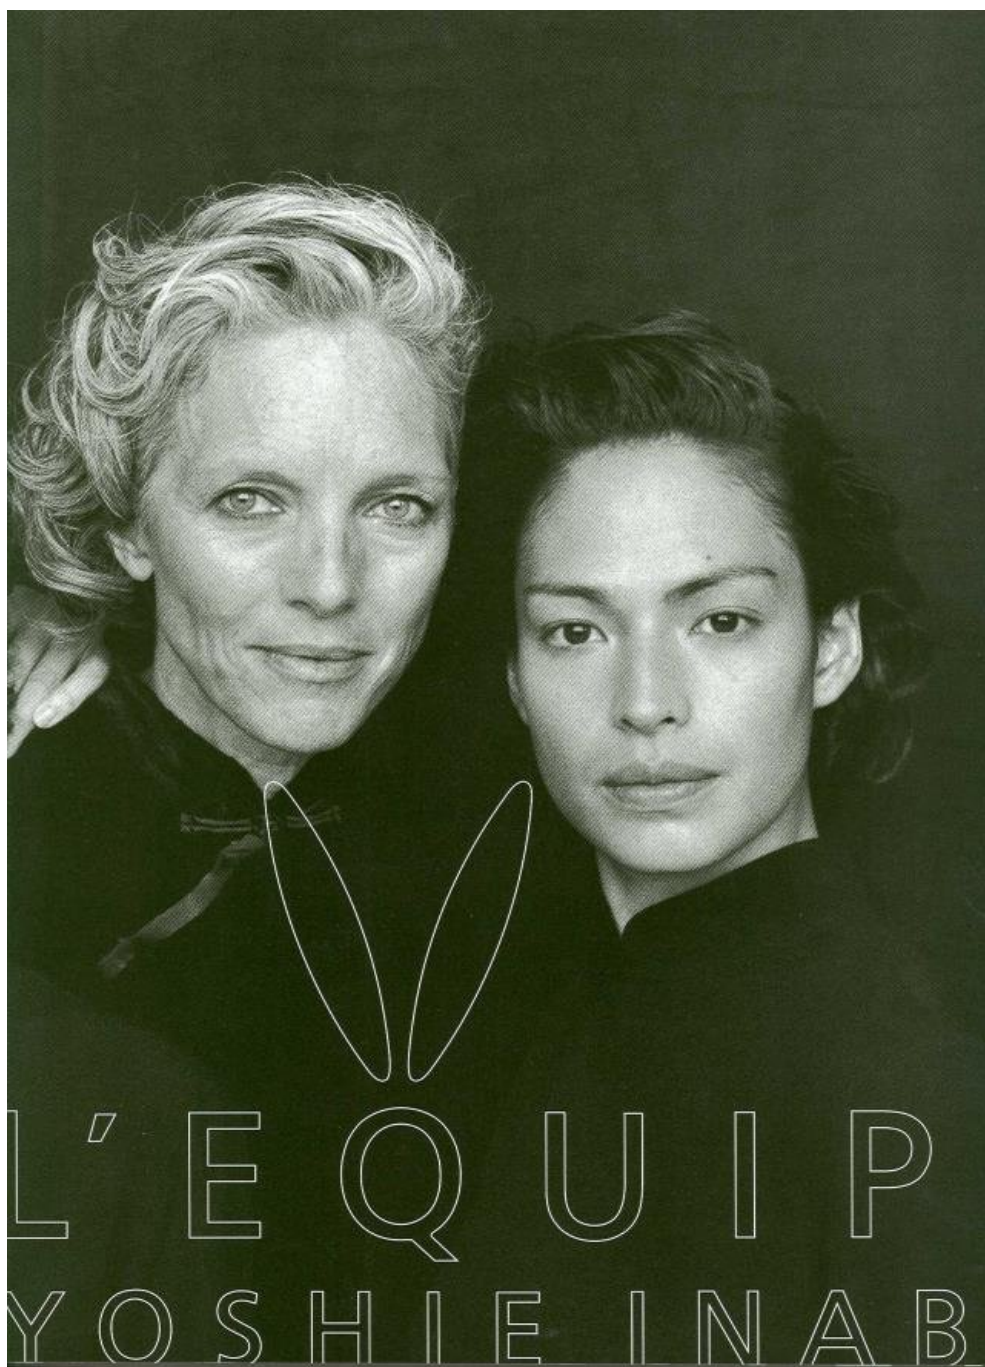

NANCY MCLEOD

HEIGHT: 171CM WAIST: 74CM SHOES: 7 UK, 41 EU