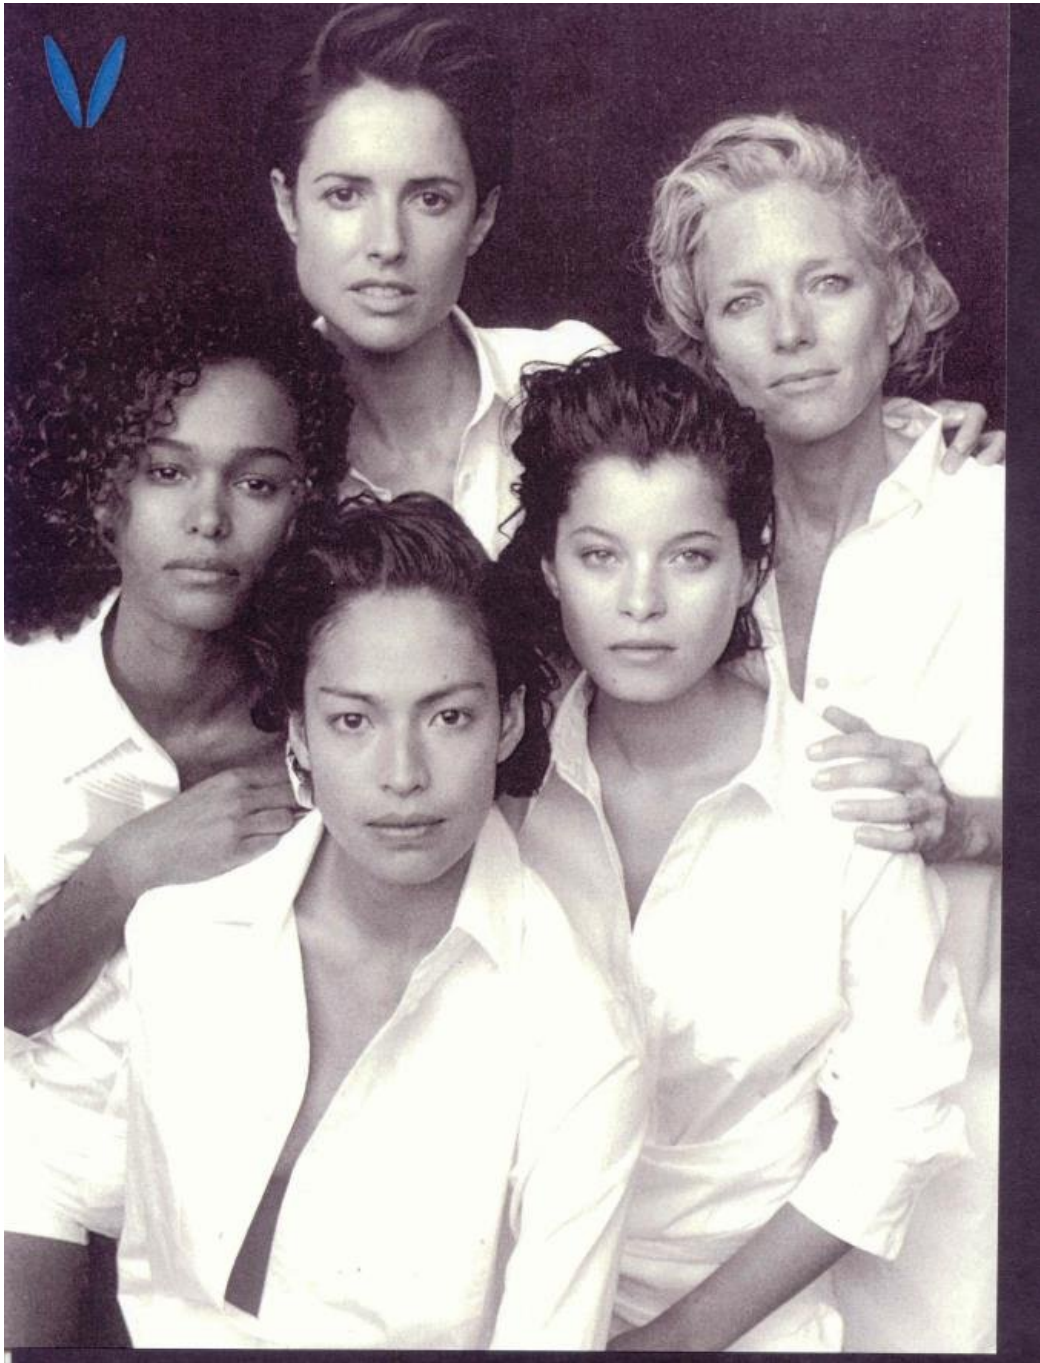

NANCY MCLEOD

HEIGHT: 171CM WAIST: 74CM SHOES: 7 UK, 41 EU