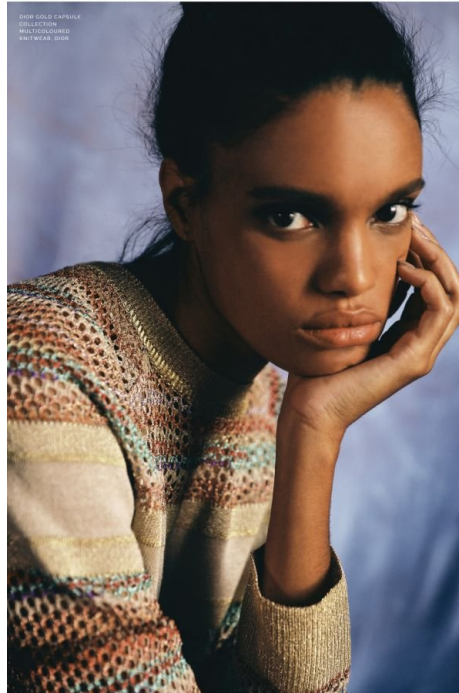

ANAIS

HEIGHT: 174CM WAIST: 58CM SHOES: 6 UK, 39 EU EYE COLOR: BROWN
HAIR COLOR: DARK BROWN

ANAIS

HEIGHT: 174CM WAIST: 58CM SHOES: 6 UK, 39 EU EYE COLOR: BROWN
HAIR COLOR: DARK BROWN

ANAIS

HEIGHT: 174CM WAIST: 58CM SHOES: 6 UK, 39 EU EYE COLOR: BROWN
HAIR COLOR: DARK BROWN

ANAIS

HEIGHT: 174CM WAIST: 58CM SHOES: 6 UK, 39 EU EYE COLOR: BROWN
HAIR COLOR: DARK BROWN

IMG MODELS
WWW.IMGMODELS.COM

ANAIS

HEIGHT: 174CM WAIST: 58CM SHOES: 6 UK, 39 EU EYE COLOR: BROWN
HAIR COLOR: DARK BROWN