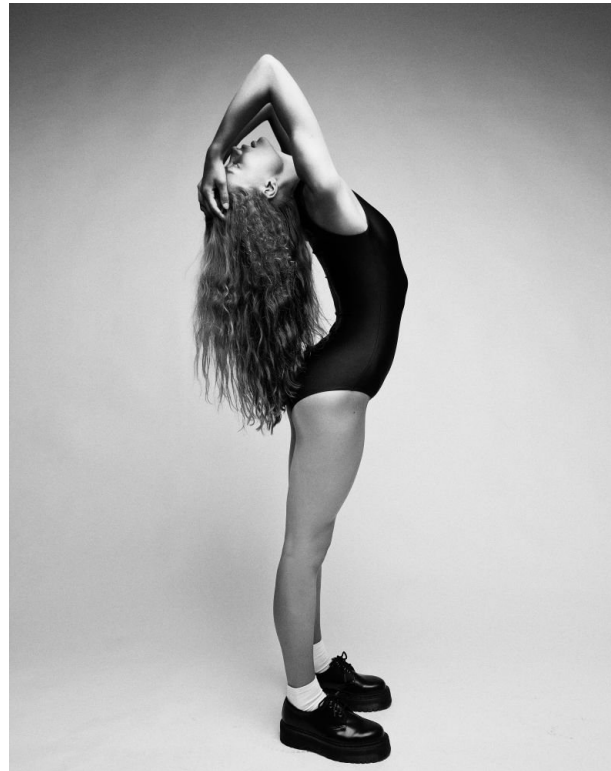

LAUREN TURNER

HEIGHT: 179CM WAIST: 60CM SHOES: 7 UK, 40.5 EU EYE COLOR: BLUE
HAIR COLOR: BLONDE

IMG MODELS
WWW.IMGMODELS.COM