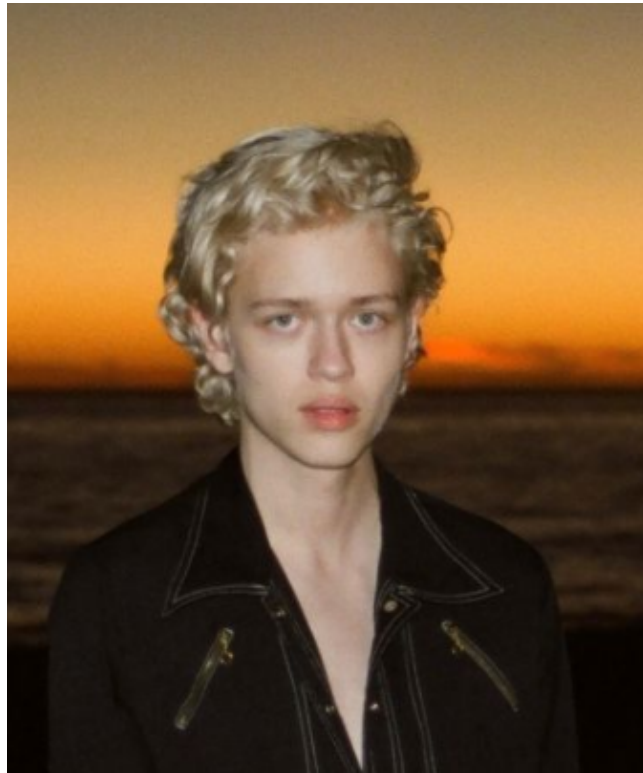

DAGSEN LOVE

HEIGHT: 186CM WAIST: 74CM SHOES: 9.5 UK, 44 EU EYE COLOR: GREEN
HAIR COLOR: PLATINUM BLONDE

IMG MODELS
WWW.IMGMODELS.COM