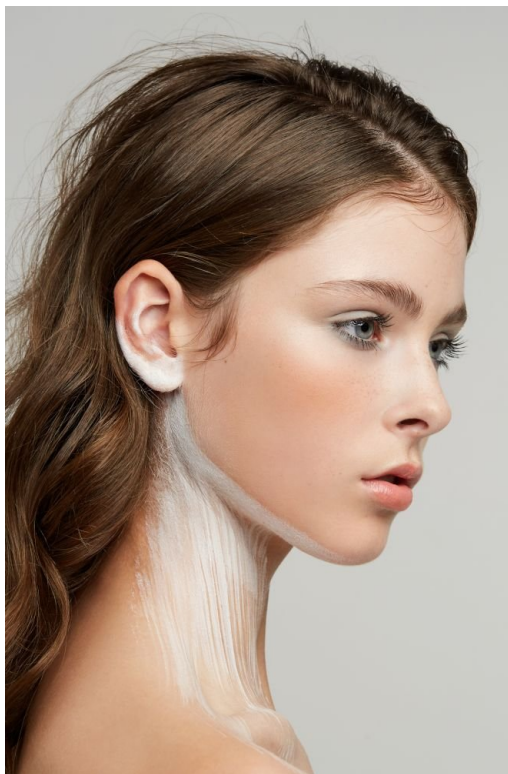

FRANCESCA MASFEN

HEIGHT: 178CM WAIST: 64CM SHOES: 5.5 UK, 38.5 EU EYE COLOR: BLUE
HAIR COLOR: DARK BLONDE