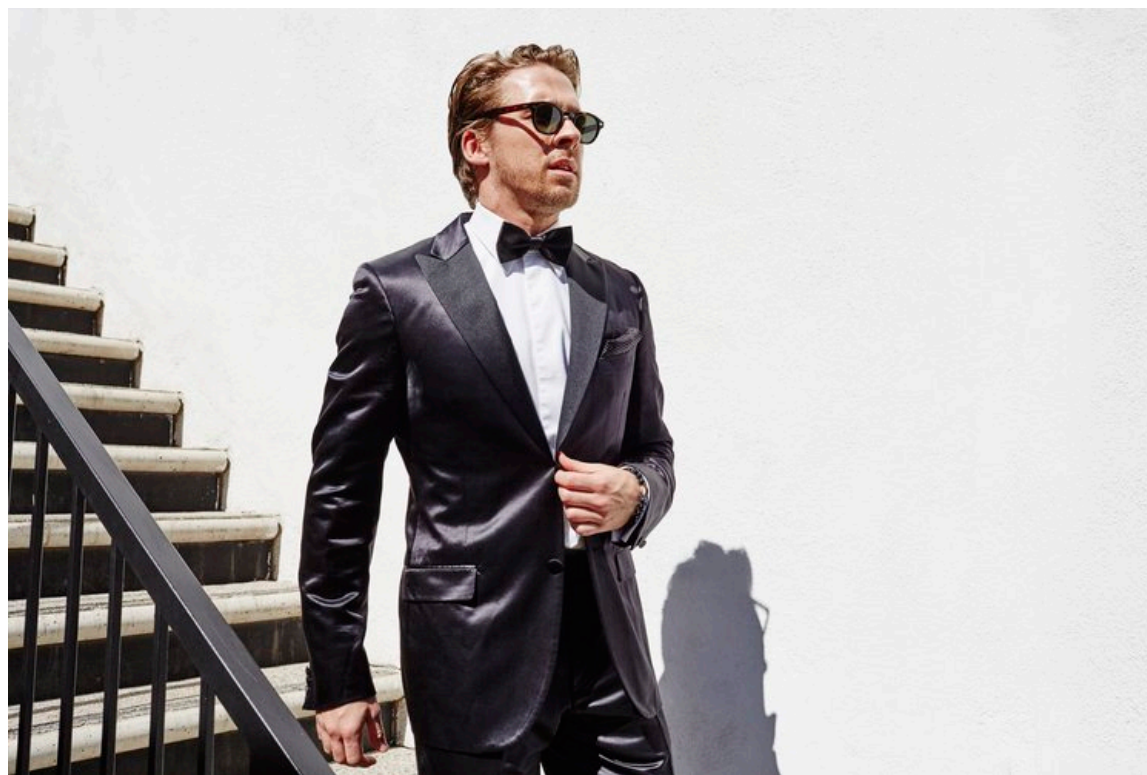

IMG MODELS
WWW.IMGMODELS.COM

HUGH SHERIDAN

HEIGHT: 183CM WAIST: 81CM SUIT: 40 S UK, 50 S EU
SHIRT: 38CM SHOES: 10 UK, 44.5 EU EYE COLOR: BLUE-GREEN
HAIR COLOR: BROWN