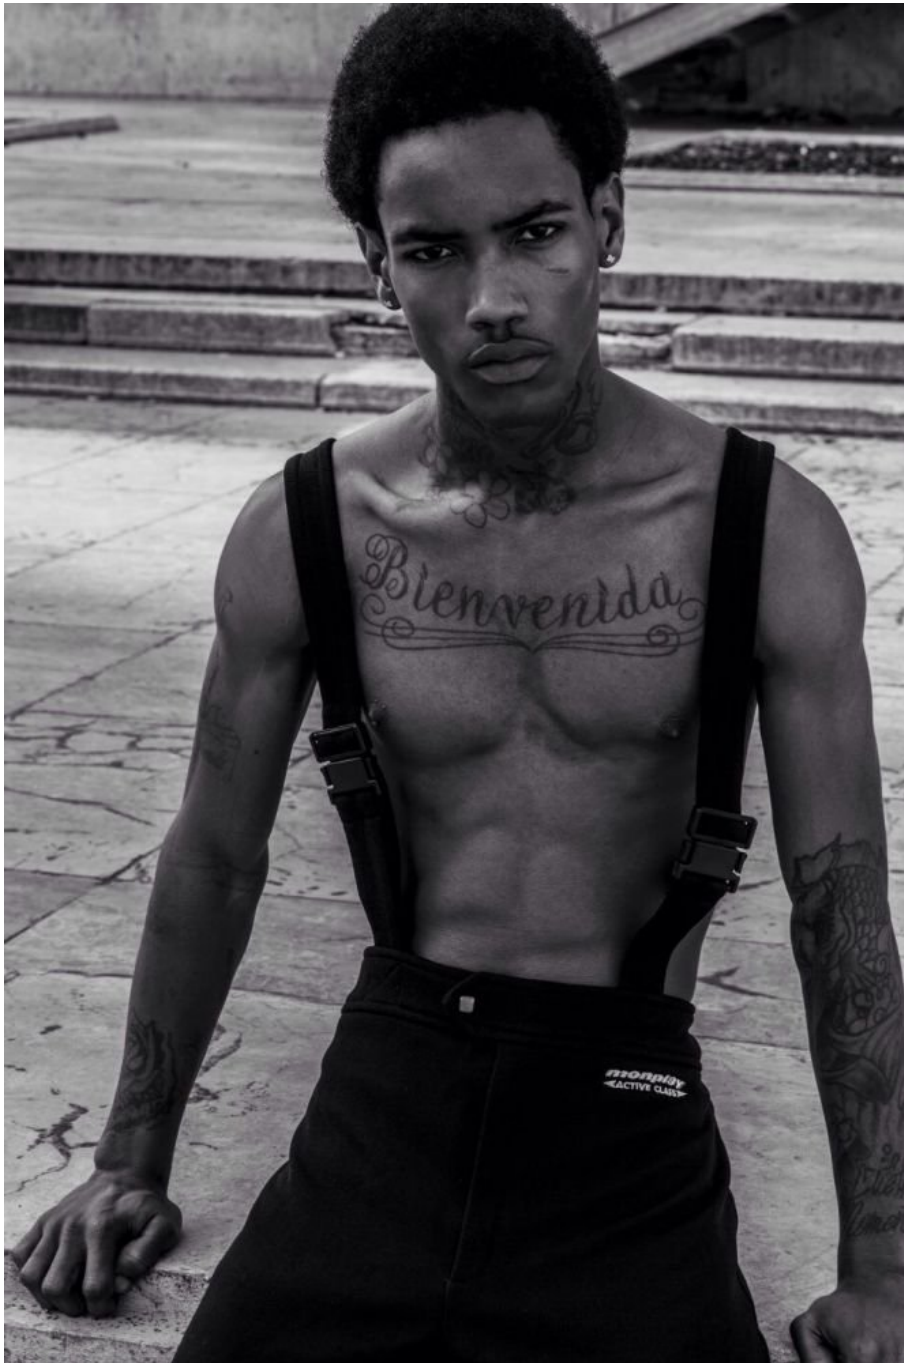

RONNIE MADE

HEIGHT: 183CM WAIST: 71CM SHOES: 9.5 UK, 44 EU EYE COLOR: BROWN
HAIR COLOR: DARK BROWN

RONNIE MADE

HEIGHT: 183CM WAIST: 71CM SHOES: 9.5 UK, 44 EU EYE COLOR: BROWN
HAIR COLOR: DARK BROWN

RONNIE MADE

HEIGHT: 183CM WAIST: 71CM SHOES: 9.5 UK, 44 EU EYE COLOR: BROWN
HAIR COLOR: DARK BROWN

RONNIE MADE

HEIGHT: 183CM WAIST: 71CM SHOES: 9.5 UK, 44 EU EYE COLOR: BROWN
HAIR COLOR: DARK BROWN

RONNIE MADE

HEIGHT: 183CM WAIST: 71CM SHOES: 9.5 UK, 44 EU EYE COLOR: BROWN
HAIR COLOR: DARK BROWN