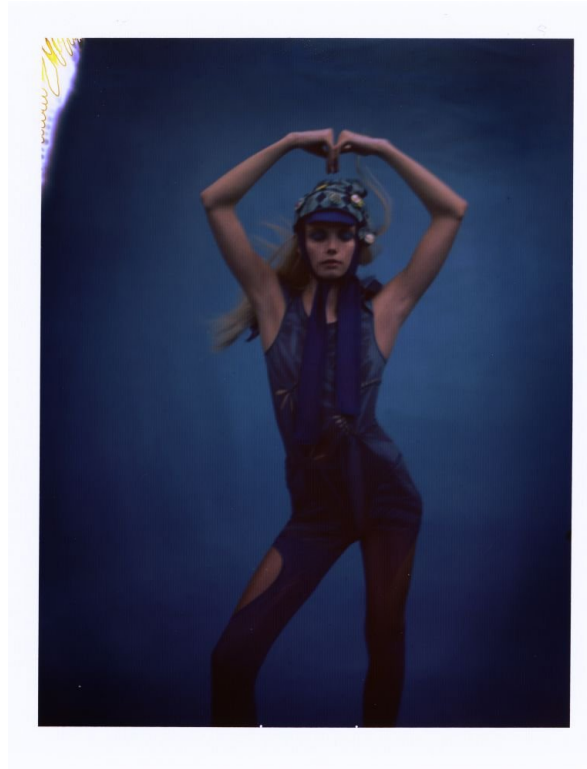

# TARA HALLIWELL

HEIGHT: 177CM WAIST: 61CM SHOES: 7.5 UK, 42 EU EYE COLOR: BLUE-GREEN  
HAIR COLOR: BLONDE

---