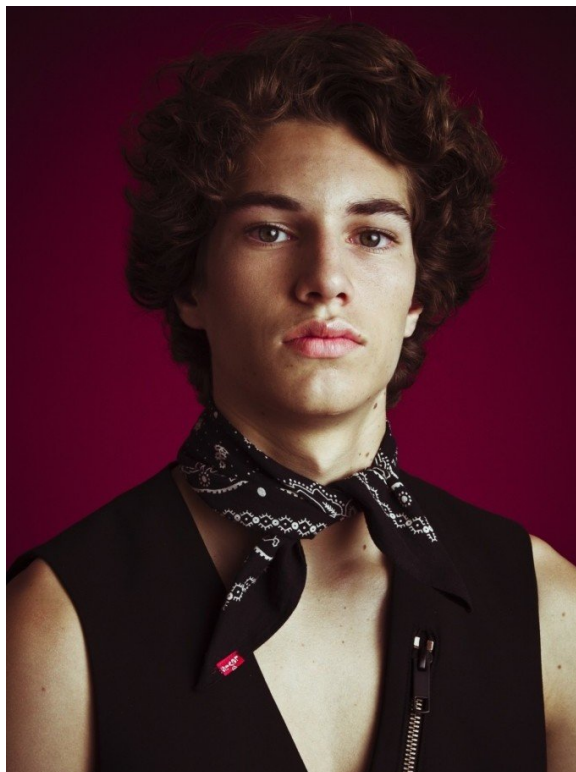

TRISTAN BOUILLARD

HEIGHT: 188CM WAIST: 73CM SHOES: 10 UK, 44.5 EU&NBSP;

IMG MODELS
WWW.IMGMODELS.COM