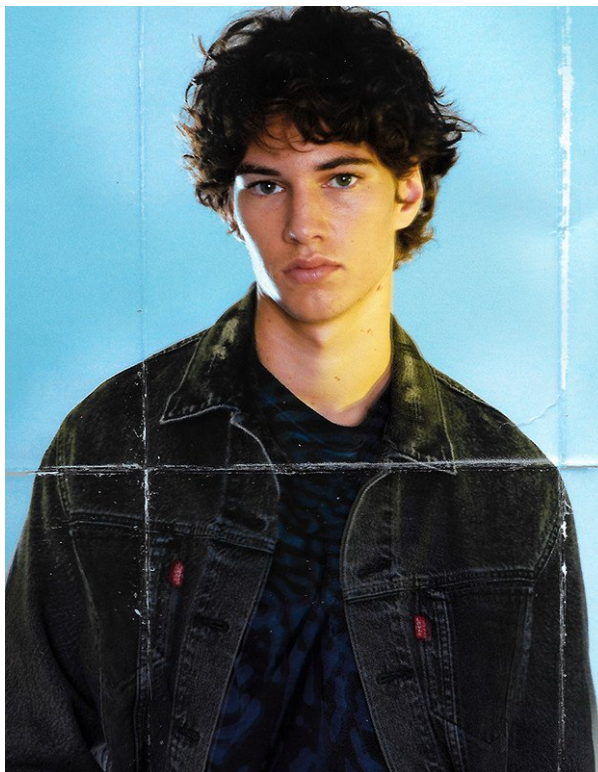

TRISTAN BOUILLARD

HEIGHT: 188CM WAIST: 73CM SHOES: 10 UK, 44.5 EU&NBSP;

IMG MODELS
WWW.IMGMODELS.COM

TRISTAN BOUILLARD

HEIGHT: 188CM WAIST: 73CM SHOES: 10 UK, 44.5 EU&NBSP;

TRISTAN BOUILLARD

HEIGHT: 188CM WAIST: 73CM SHOES: 10 UK, 44.5 EU&NBSP;

TRISTAN BOUILLARD

HEIGHT: 188CM WAIST: 73CM SHOES: 10 UK, 44.5 EU&NBSP;

IMG MODELS
WWW.IMGMODELS.COM

TRISTAN BOUILLARD

HEIGHT: 188CM WAIST: 73CM SHOES: 10 UK, 44.5 EU&NBSP;

IMG MODELS
WWW.IMGMODELS.COM

TRISTAN BOUILLARD