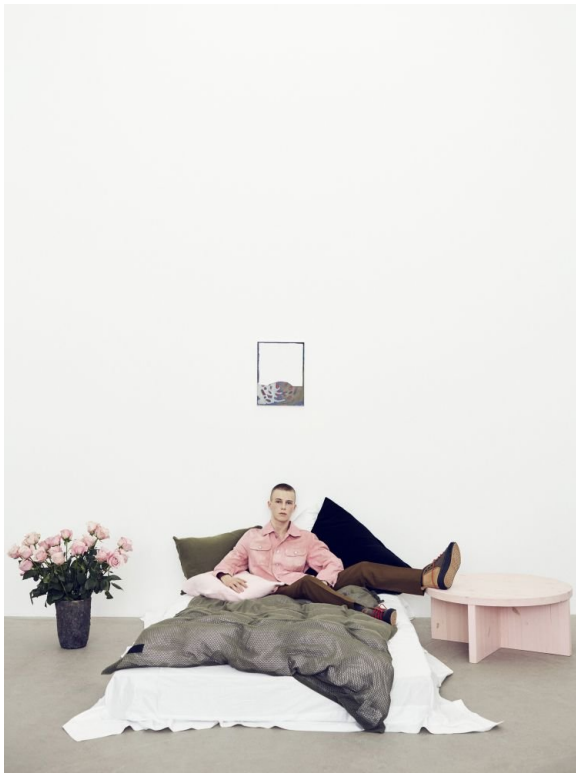

LABAN LÖFGREN

HEIGHT: 185CM WAIST: 69CM SUIT: 46 UK, 56 EU
SHOES: 9.5 UK, 44 EU EYE COLOR: BLUE
HAIR COLOR: BLONDE

LABAN LÖFGREN

HEIGHT: 185CM WAIST: 69CM SUIT: 46 UK, 56 EU
SHOES: 9.5 UK, 44 EU EYE COLOR: BLUE
HAIR COLOR: BLONDE

IMG MODELS
WWW.IMGMODELS.COM

LABAN LÖFGREN

HEIGHT: 185CM WAIST: 69CM SUIT: 46 UK, 56 EU
SHOES: 9.5 UK, 44 EU EYE COLOR: BLUE
HAIR COLOR: BLONDE

IMG MODELS
WWW.IMGMODELS.COM

LABAN LÖFGREN

HEIGHT: 185CM WAIST: 69CM SUIT: 46 UK, 56 EU
SHOES: 9.5 UK, 44 EU EYE COLOR: BLUE
HAIR COLOR: BLONDE