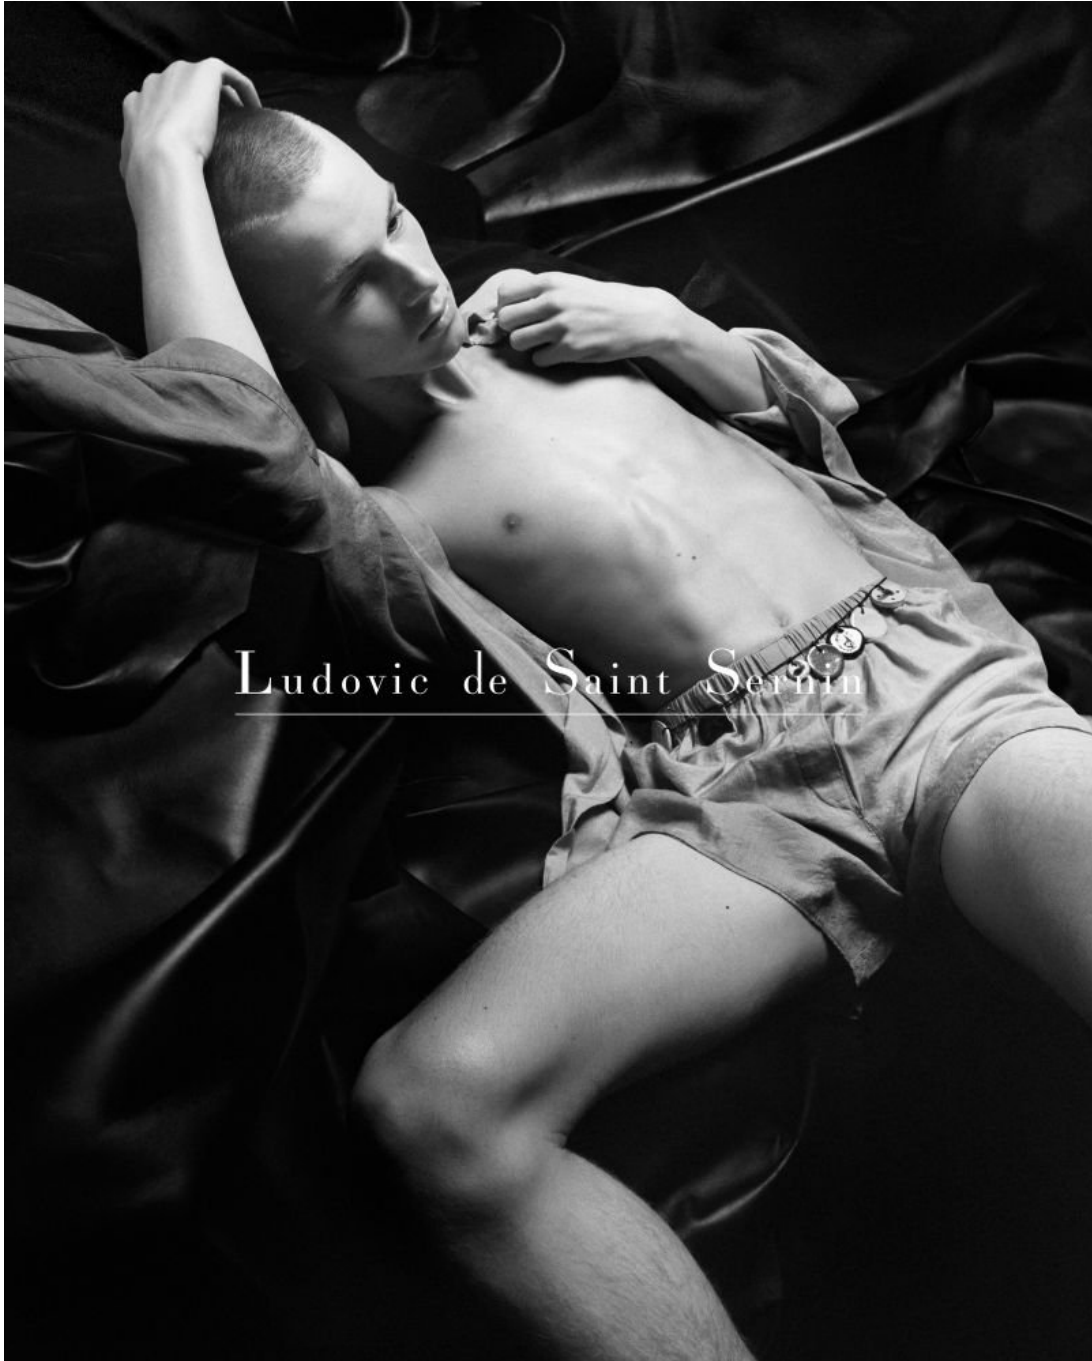

LABAN LÖFGREN

HEIGHT: 185CM WAIST: 69CM SUIT: 46 UK, 56 EU

SHOES: 9.5 UK, 44 EU EYE COLOR: BLUE

HAIR COLOR: BLONDE