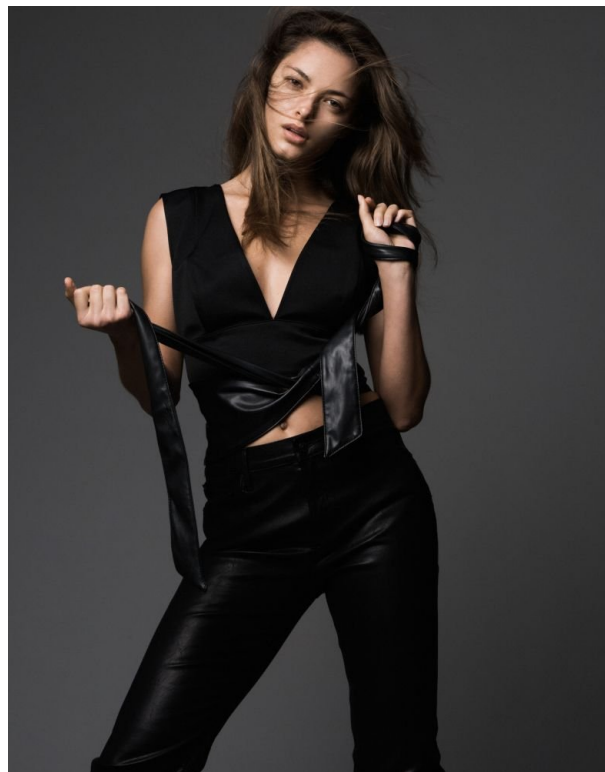

IMG MODELS
WWW.IMGMODELS.COM

DEMI NEL-PETERS

HEIGHT: 173CM WAIST: 64CM SHOES: 6 UK, 39.5 EU EYE COLOR: BROWN
HAIR COLOR: DARK BROWN

IMG MODELS
WWW.IMGMODELS.COM

DEMI NEL-PETERS

HEIGHT: 173CM WAIST: 64CM SHOES: 6 UK, 39.5 EU EYE COLOR: BROWN
HAIR COLOR: DARK BROWN