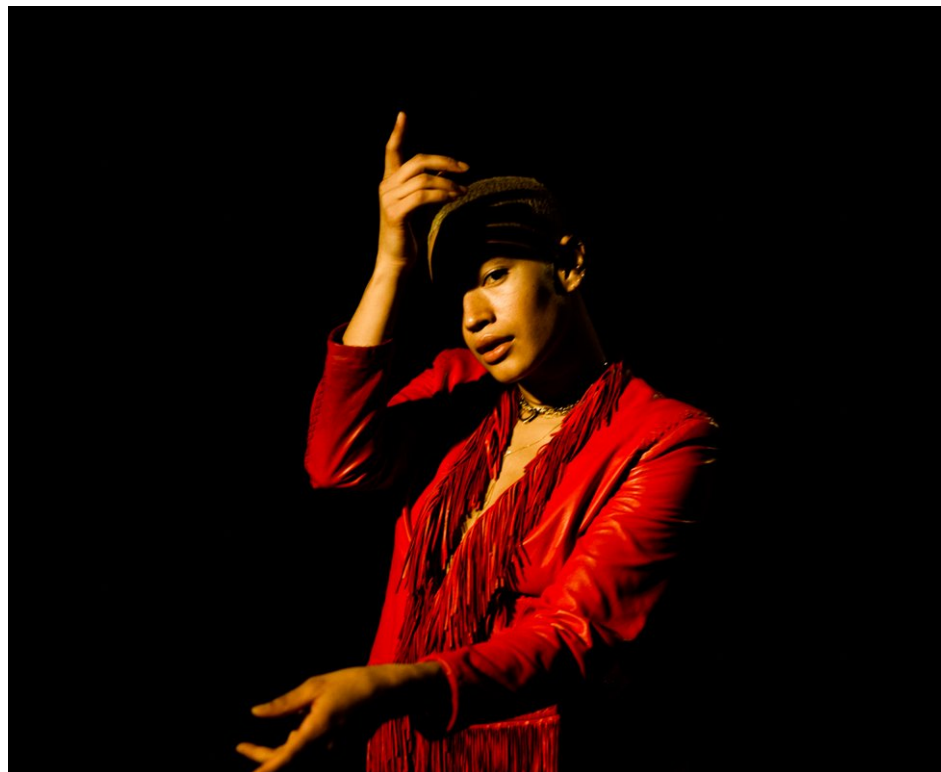

METTE TOWLEY

HEIGHT: 170CM WAIST: 67CM&NBSP;

IMG MODELS
WWW.IMGMODELS.COM