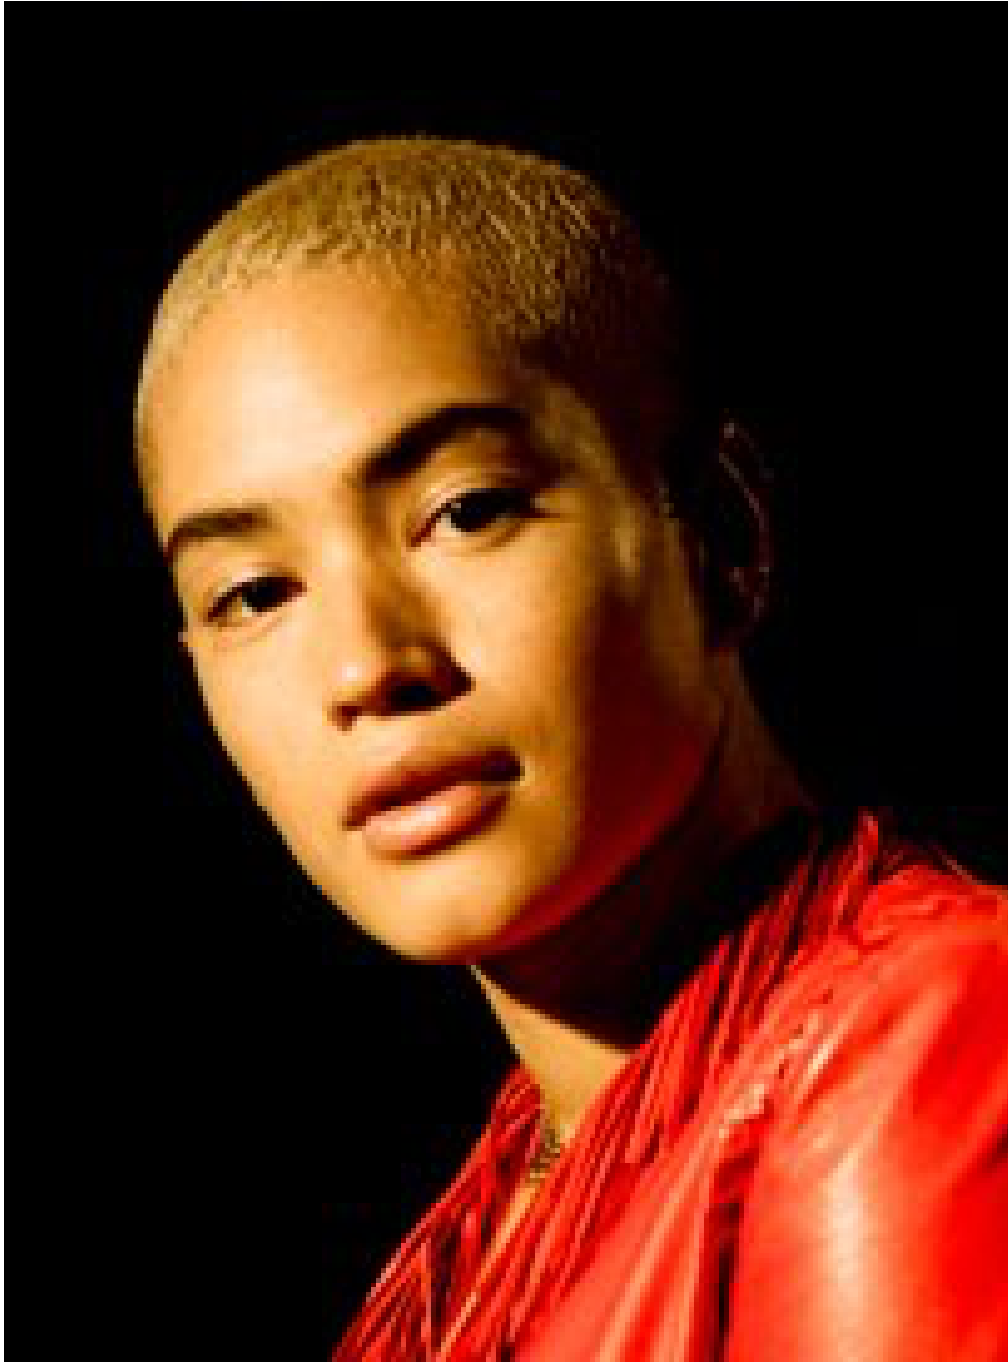

METTE TOWLEY

HEIGHT: 170CM WAIST: 67CM

METTE TOWLEY

HEIGHT: 170CM WAIST: 67CM

METTE TOWLEY

HEIGHT: 170CM WAIST: 67CM

METTE TOWLEY

HEIGHT: 170CM WAIST: 67CM

METTE TOWLEY

HEIGHT: 170CM WAIST: 67CM

METTE TOWLEY

HEIGHT: 170CM WAIST: 67CM

METTE TOWLEY

HEIGHT: 170CM WAIST: 67CM