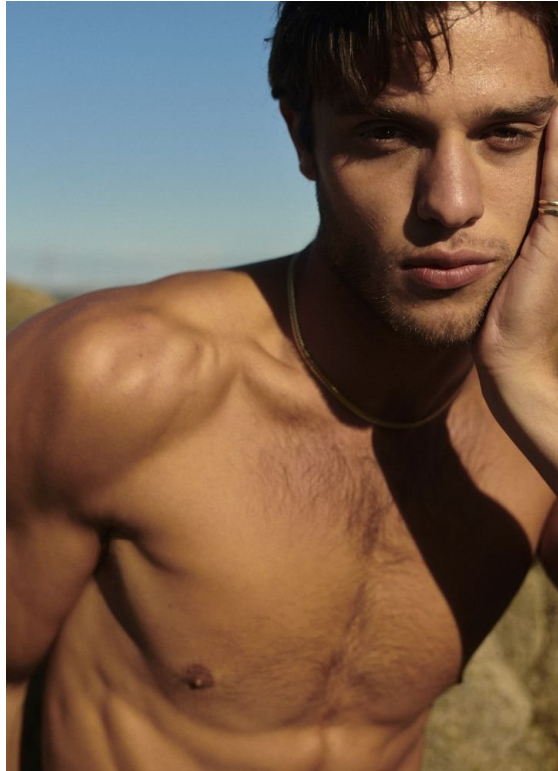

RONAN MURPHY

HEIGHT: 186CM WAIST: 76CM SHOES: 9 UK, 43 EU EYE COLOR: BROWN
HAIR COLOR: BLONDE

RONAN MURPHY

HEIGHT: 186CM WAIST: 76CM SHOES: 9 UK, 43 EU EYE COLOR: BROWN
HAIR COLOR: BLONDE

RONAN MURPHY

HEIGHT: 186CM WAIST: 76CM SHOES: 9 UK, 43 EU EYE COLOR: BROWN
HAIR COLOR: BLONDE

RONAN MURPHY

HEIGHT: 186CM WAIST: 76CM SHOES: 9 UK, 43 EU EYE COLOR: BROWN
HAIR COLOR: BLONDE