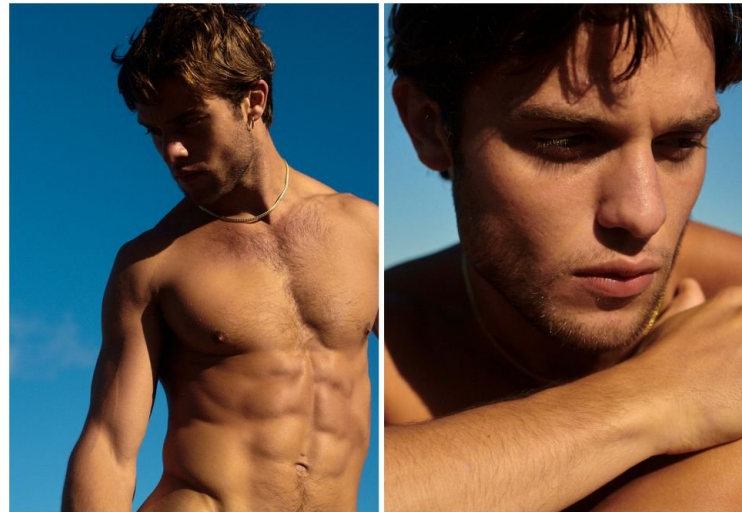

RONAN MURPHY

HEIGHT: 186CM WAIST: 76CM SHOES: 9 UK, 43 EU EYE COLOR: BROWN
HAIR COLOR: BLONDE

RONAN MURPHY

HEIGHT: 186CM WAIST: 76CM SHOES: 9 UK, 43 EU EYE COLOR: BROWN
HAIR COLOR: BLONDE

RONAN MURPHY

HEIGHT: 186CM WAIST: 76CM SHOES: 9 UK, 43 EU EYE COLOR: BROWN
HAIR COLOR: BLONDE

RONAN MURPHY

HEIGHT: 186CM WAIST: 76CM SHOES: 9 UK, 43 EU EYE COLOR: BROWN
HAIR COLOR: BLONDE