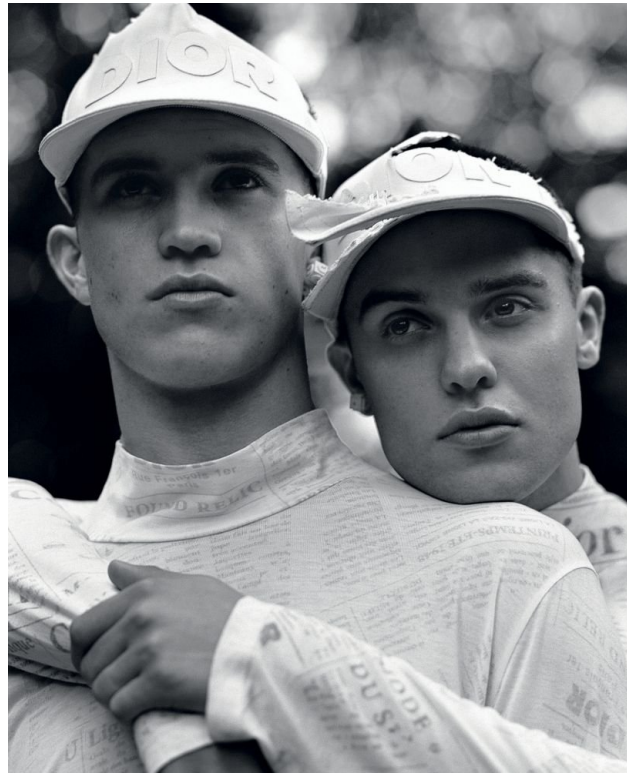

RONAN MURPHY

HEIGHT: 186CM WAIST: 76CM SHOES: 9 UK, 43 EU EYE COLOR: BROWN
HAIR COLOR: BLONDE

RONAN MURPHY

HEIGHT: 186CM WAIST: 76CM SHOES: 9 UK, 43 EU EYE COLOR: BROWN
HAIR COLOR: BLONDE

RONAN MURPHY

HEIGHT: 186CM WAIST: 76CM SHOES: 9 UK, 43 EU EYE COLOR: BROWN
HAIR COLOR: BLONDE