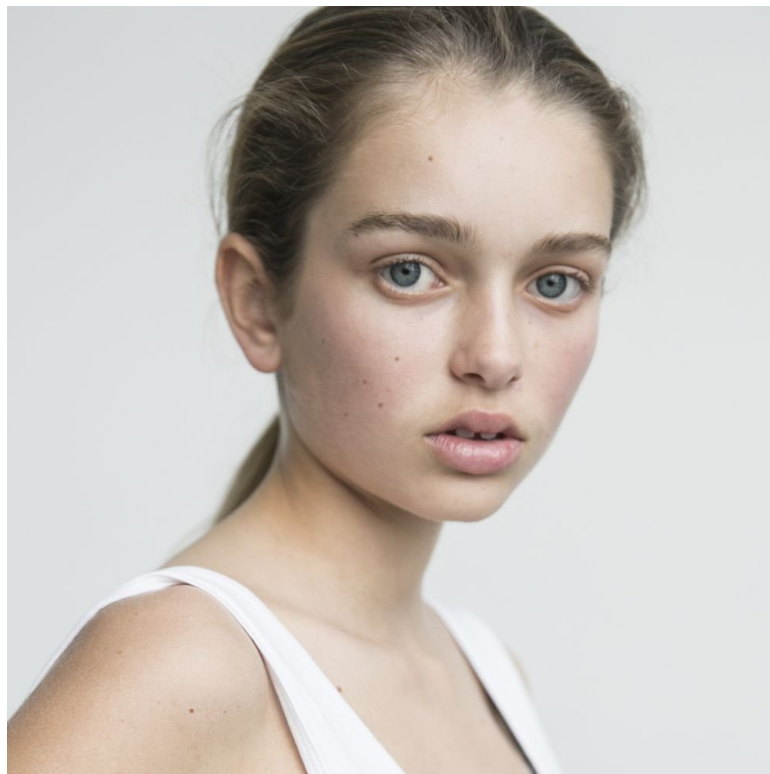

STELLA HANAN

HEIGHT: 177CM WAIST: 67CM SHOES: 7 UK, 41 EU EYE COLOR: BLUE
HAIR COLOR: BLONDE