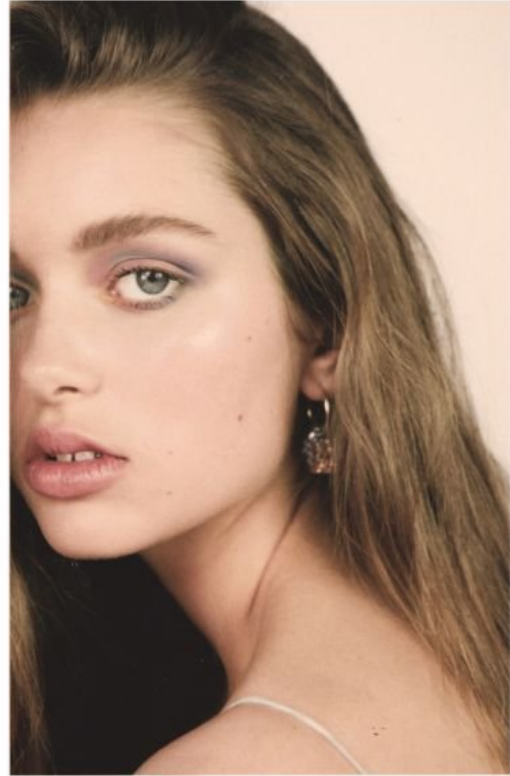

STELLA HANAN

HEIGHT: 177CM WAIST: 67CM SHOES: 7 UK, 41 EU EYE COLOR: BLUE
HAIR COLOR: BLONDE

STELLA HANAN

HEIGHT: 177CM WAIST: 67CM SHOES: 7 UK, 41 EU EYE COLOR: BLUE
HAIR COLOR: BLONDE

STELLA HANAN

HEIGHT: 177CM WAIST: 67CM SHOES: 7 UK, 41 EU EYE COLOR: BLUE
HAIR COLOR: BLONDE