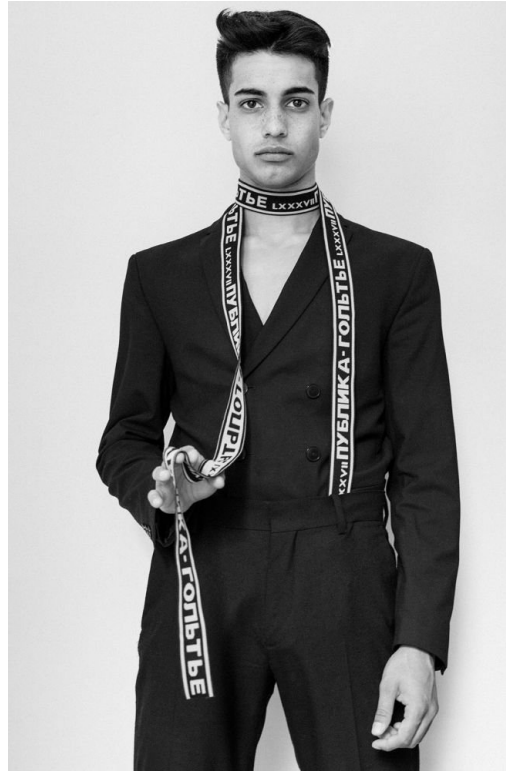

MATTEO TAGLIABUE

HEIGHT: 185CM WAIST: 77CM INSEAM: 81CM SUIT: 46 UK, 56 EU
SHIRT: 39CM SHOES: 9.5 UK, 43.5 EU EYE COLOR: BROWN
HAIR COLOR: DARK BROWN

MATTEO TAGLIABUE

HEIGHT: 185CM WAIST: 77CM INSEAM: 81CM SUIT: 46 UK, 56 EU
SHIRT: 39CM SHOES: 9.5 UK, 43.5 EU EYE COLOR: BROWN
HAIR COLOR: DARK BROWN

IMG MODELS

WWW.IMGMODELS.COM

MATTEO TAGLIABUE

HEIGHT: 185CM WAIST: 77CM INSEAM: 81CM SUIT: 46 UK, 56 EU

SHIRT: 39CM SHOES: 9.5 UK, 43.5 EU EYE COLOR: BROWN

HAIR COLOR: DARK BROWN

IMG MODELS
WWW.IMGMODELS.COM