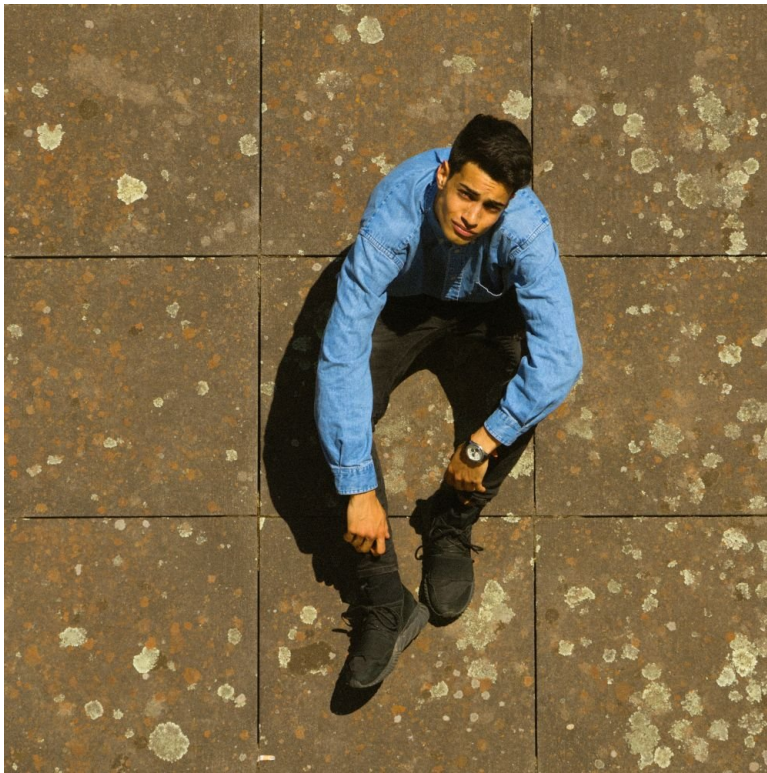

IMG MODELS

WWW.IMGMODELS.COM

MATTEO TAGLIABUE

HEIGHT: 185CM WAIST: 77CM INSEAM: 81CM SUIT: 46 UK, 56 EU

SHIRT: 39CM SHOES: 9.5 UK, 43.5 EU EYE COLOR: BROWN

HAIR COLOR: DARK BROWN

IMG MODELS
WWW.IMGMODELS.COM