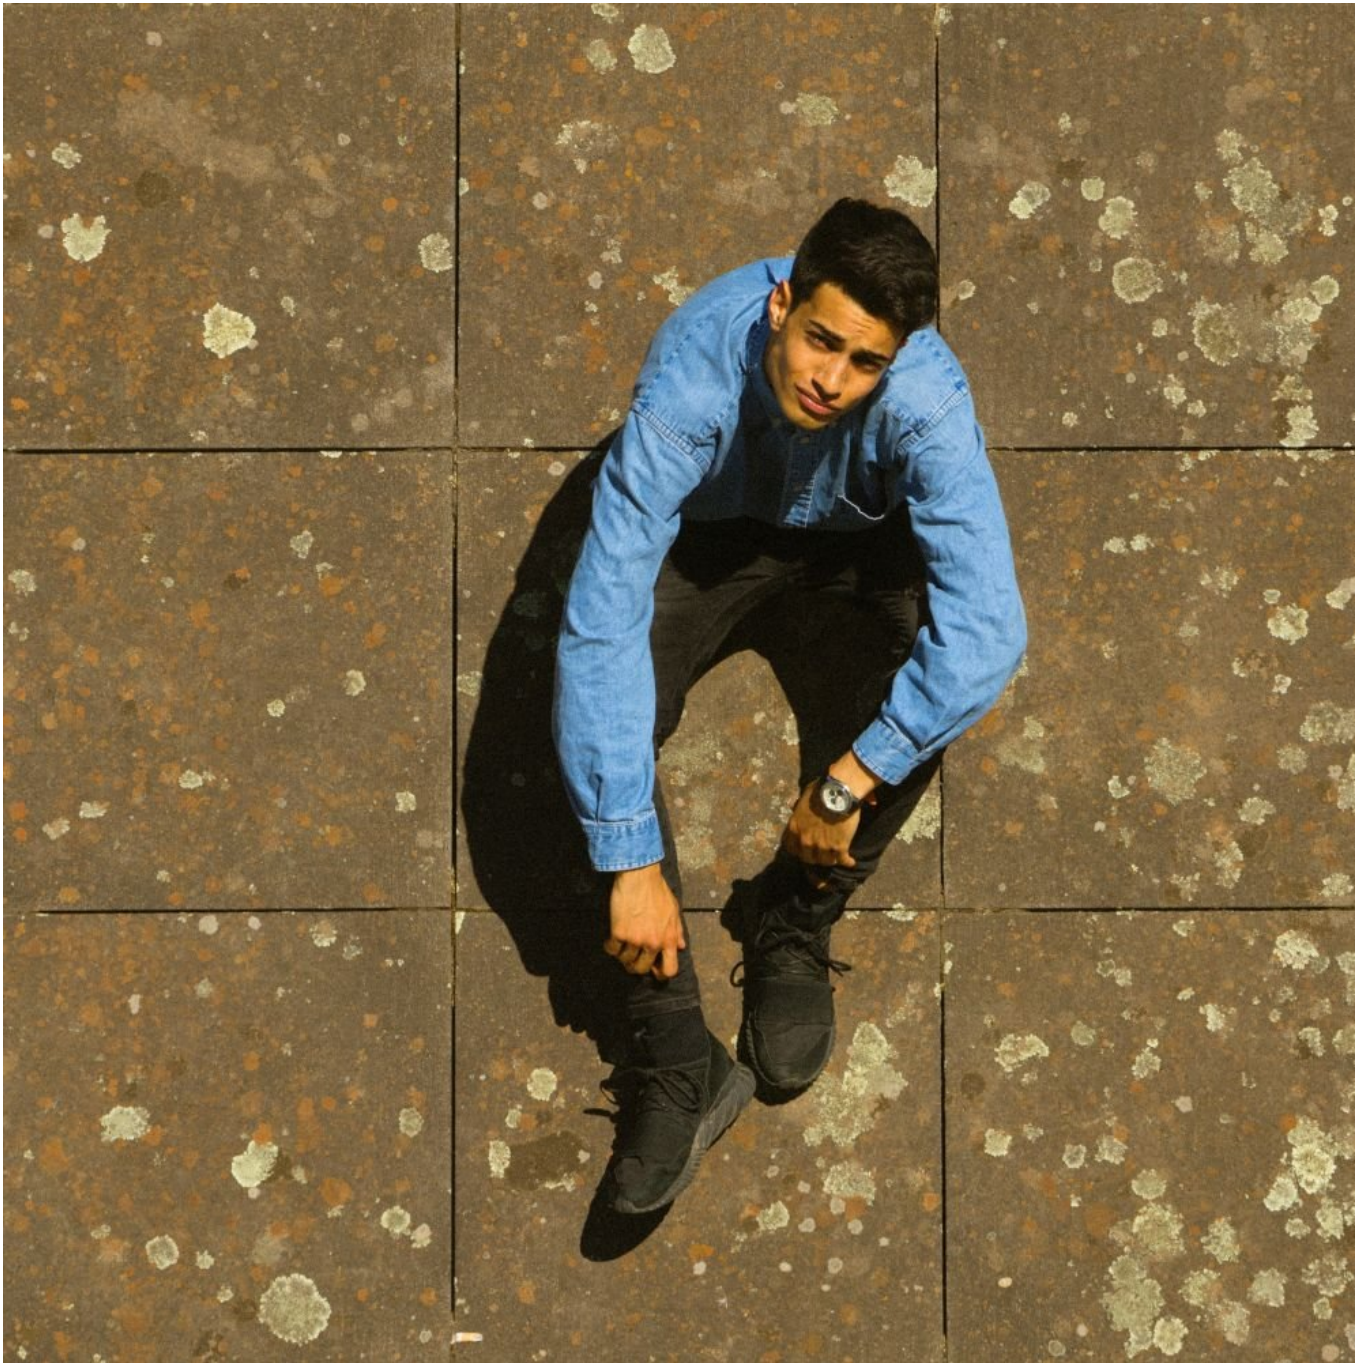

MATTEO TAGLIABUE

HEIGHT: 185CM WAIST: 77CM INSEAM: 81CM SUIT: 46 UK, 56 EU

SHIRT: 39CM SHOES: 9.5 UK, 43.5 EU EYE COLOR: BROWN

HAIR COLOR: DARK BROWN