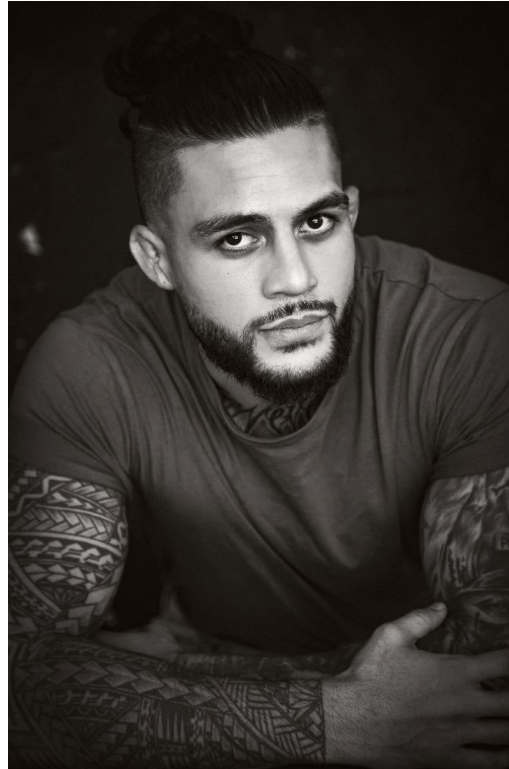

# TYSON PEDRO

HEIGHT: 191CM WAIST: 111CM SHIRT: 45CM&NBSP;

---

---

IMG MODELS  
WWW.IMGMODELS.COM