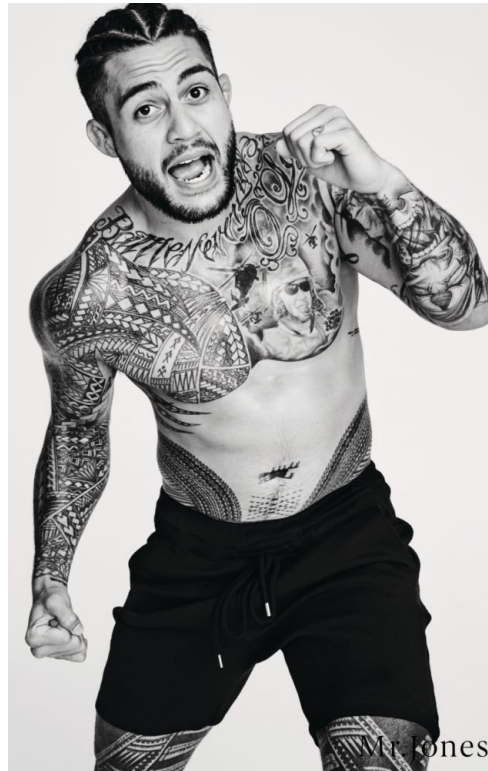

TYSON PEDRO

HEIGHT: 191CM WAIST: 111CM SHIRT: 45CM&NBSP;

IMG MODELS
WWW.IMGMODELS.COM