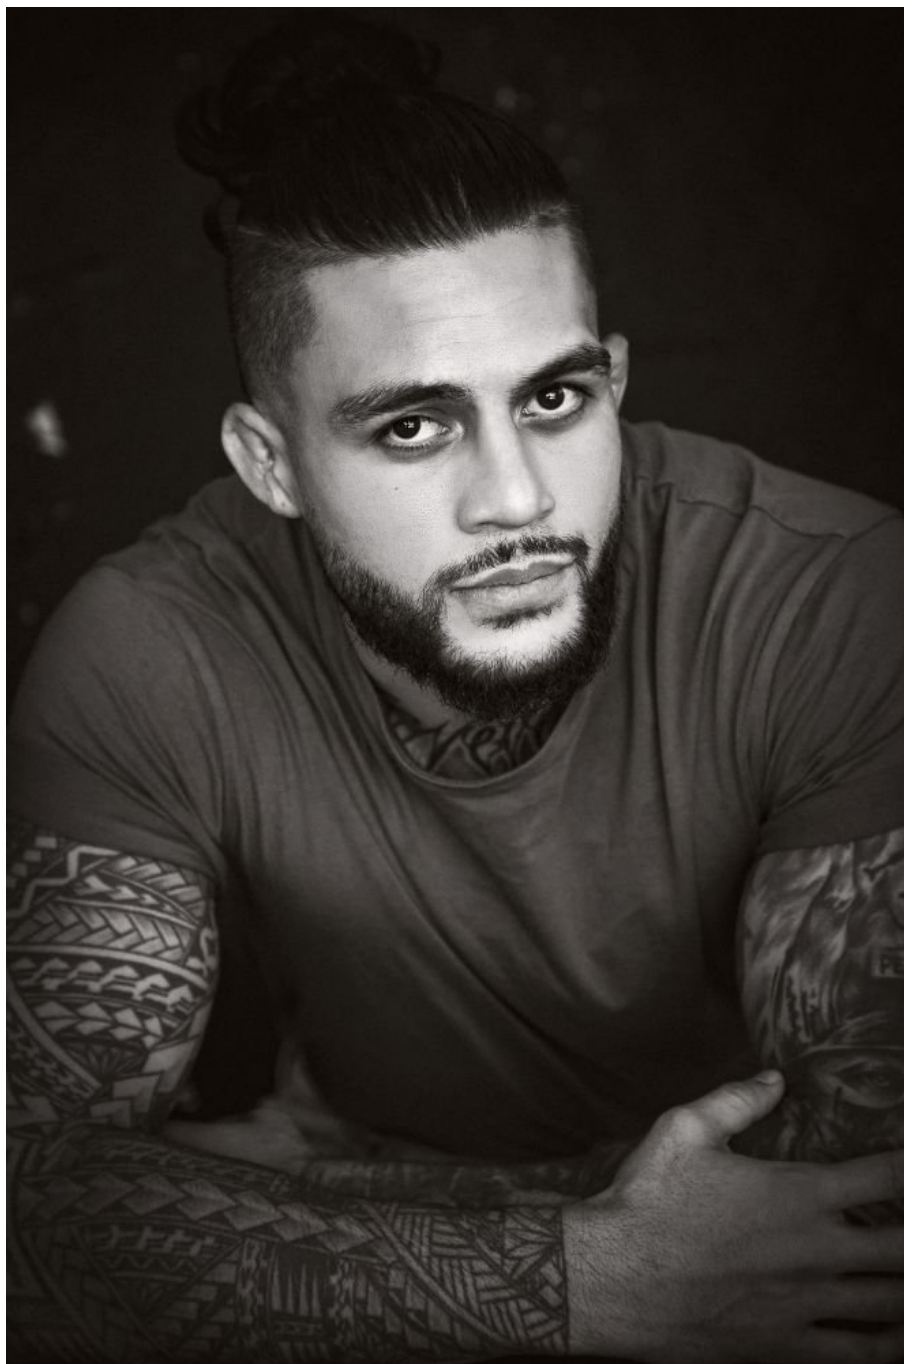

# TYSON PEDRO

HEIGHT: 191CM WAIST: 111CM SHIRT: 45CM