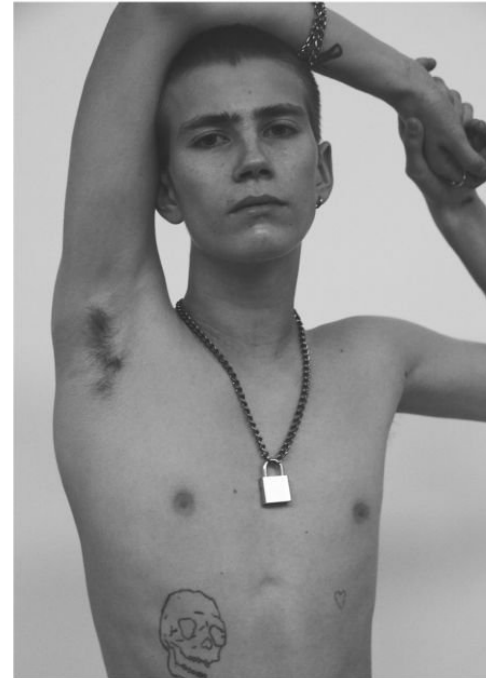

ALEXANDER GUDMUNDSSON

HEIGHT: 188CM WAIST: 71CM INSEAM: 79CM SHOES: 9.5 UK, 43.5 EU EYE COLOR: BLUE
HAIR COLOR: BROWN

ALEXANDER GUDMUNDSSON

HEIGHT: 188CM WAIST: 71CM INSEAM: 79CM SHOES: 9.5 UK, 43.5 EU EYE COLOR: BLUE
HAIR COLOR: BROWN