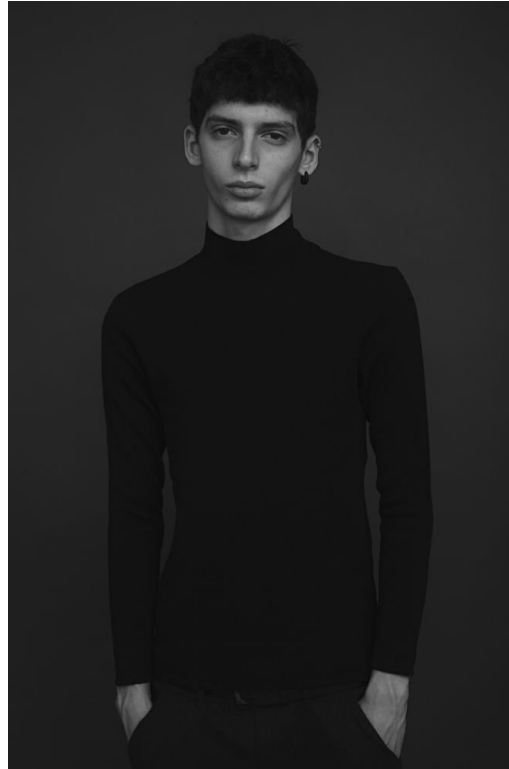

GABRIELE PECIN

HEIGHT: 188CM WAIST: 72CM SHOES: 9.5 UK, 44 EU&NBSP;