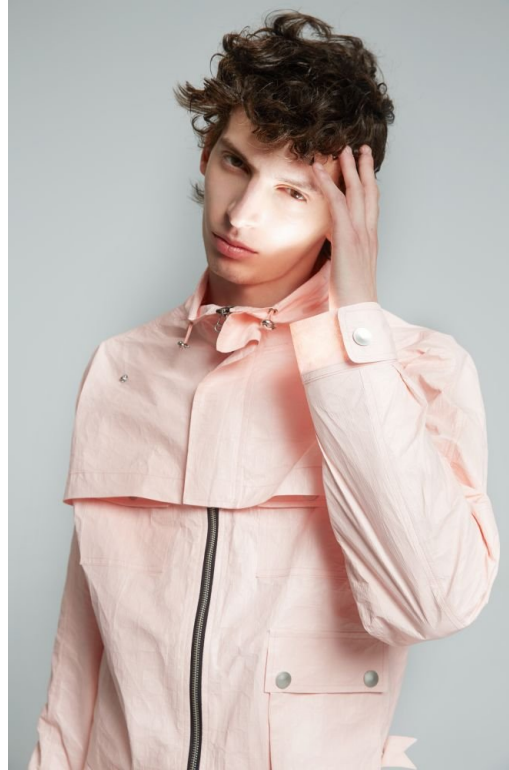

GABRIELE PECIN

HEIGHT: 188CM WAIST: 72CM SHOES: 9.5 UK, 44 EU&NBSP;