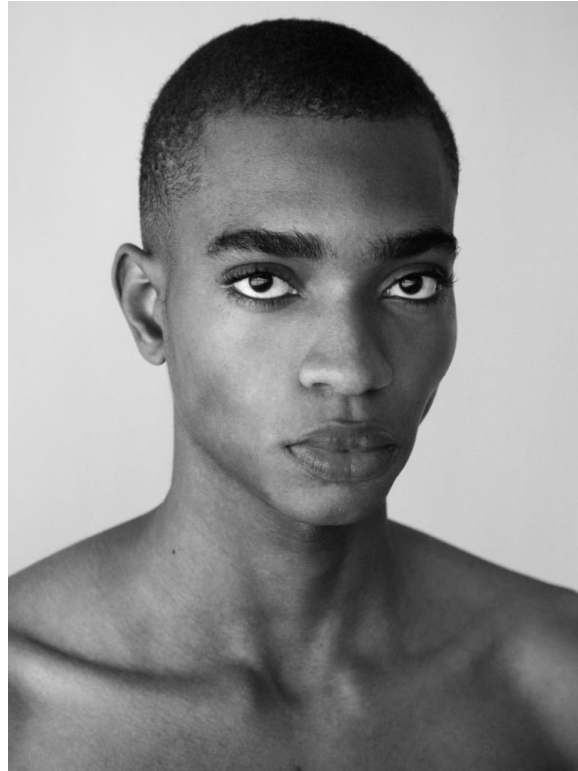

# JUDE MEJU

HEIGHT: 187CM WAIST: 71CM SHOES: 10.5 UK, 45 EU EYE COLOR: BROWN  
HAIR COLOR: BLACK

---