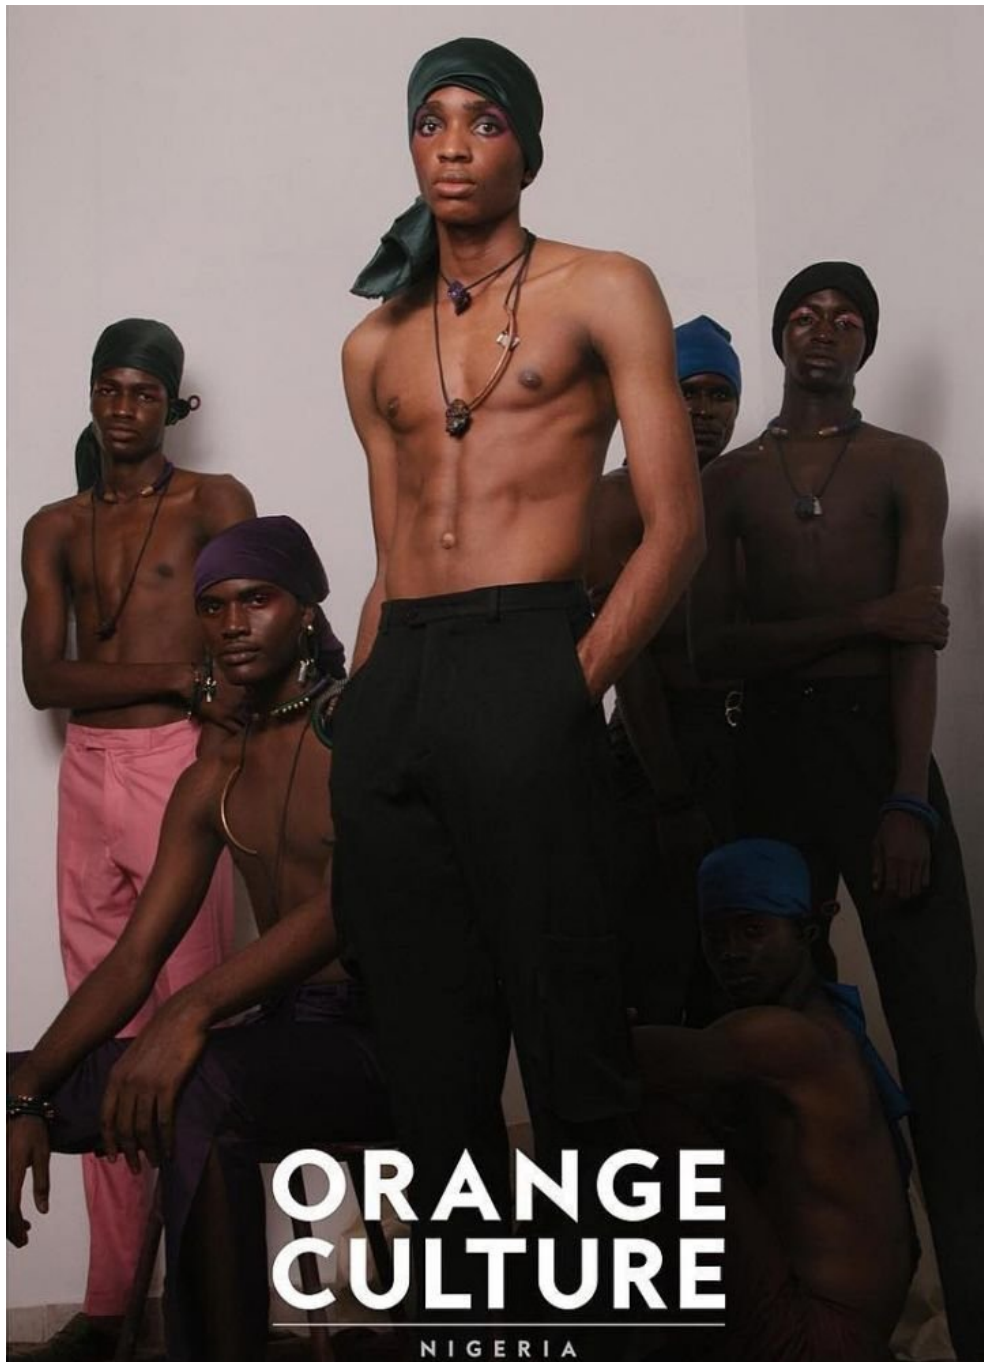

JUDE MEJU

HEIGHT: 187CM WAIST: 71CM SHOES: 10.5 UK, 45 EU EYE COLOR: BROWN
HAIR COLOR: BLACK