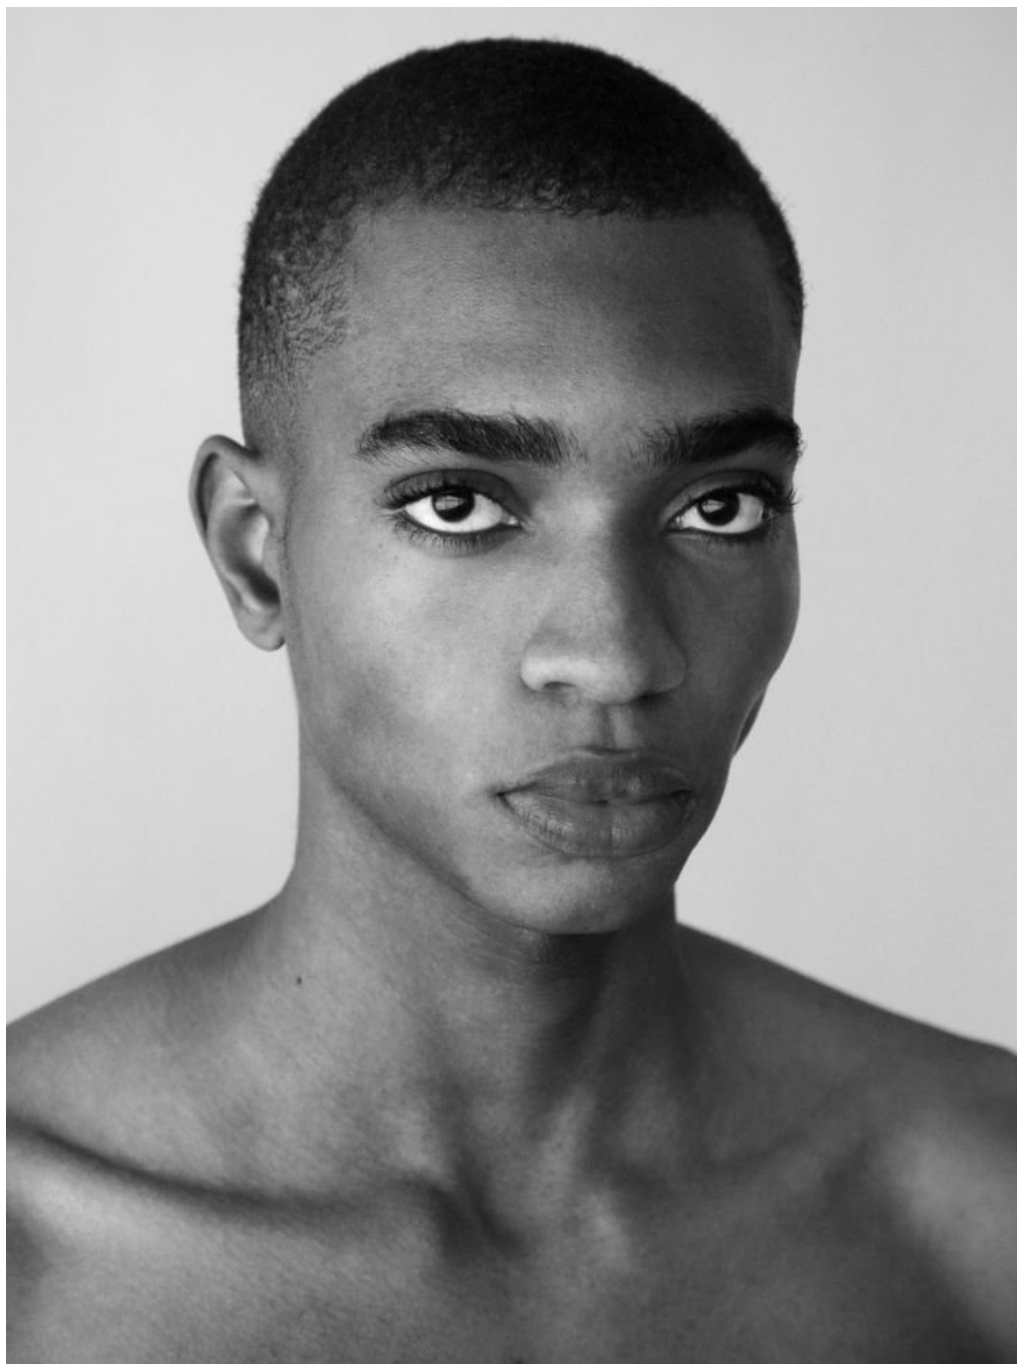

JUDE MEJU

HEIGHT: 187CM WAIST: 71CM SHOES: 10.5 UK, 45 EU EYE COLOR: BROWN
HAIR COLOR: BLACK

JUDE MEJU

HEIGHT: 187CM WAIST: 71CM SHOES: 10.5 UK, 45 EU EYE COLOR: BROWN
HAIR COLOR: BLACK

JUDE MEJU

HEIGHT: 187CM WAIST: 71CM SHOES: 10.5 UK, 45 EU EYE COLOR: BROWN
HAIR COLOR: BLACK