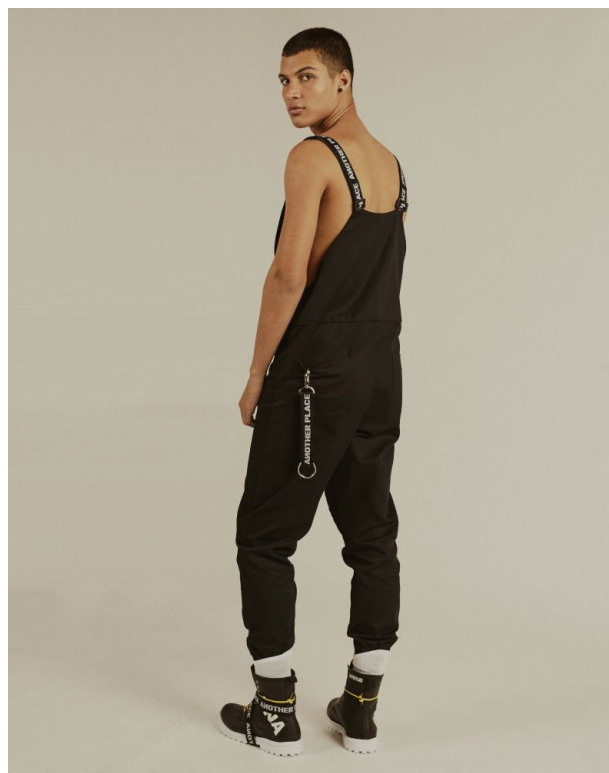

IMG MODELS
WWW.IMGMODELS.COM

EMANUEL RAMOS

HEIGHT: 189CM WAIST: 77CM SUIT: 38 UK, 48 EU
SHOES: 9 UK, 43 EU EYE COLOR: BROWN
HAIR COLOR: BROWN