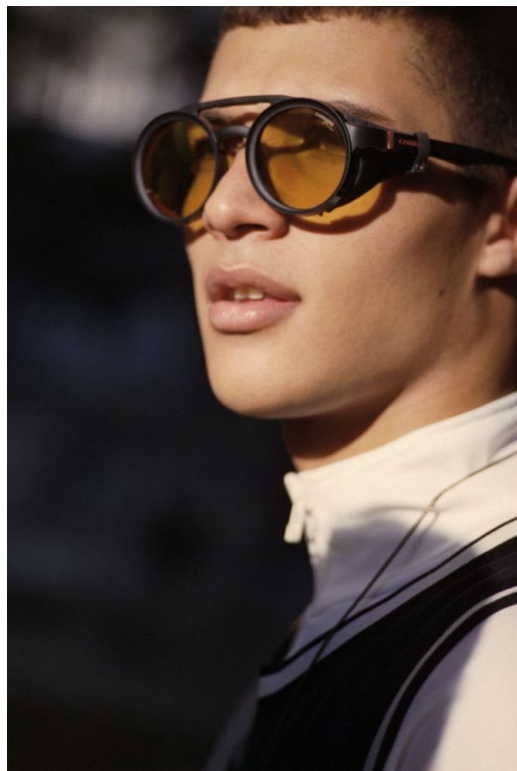

IMG MODELS
WWW.IMGMODELS.COM

EMANUEL RAMOS

HEIGHT: 189CM WAIST: 77CM SUIT: 38 UK, 48 EU
SHOES: 9 UK, 43 EU EYE COLOR: BROWN
HAIR COLOR: BROWN