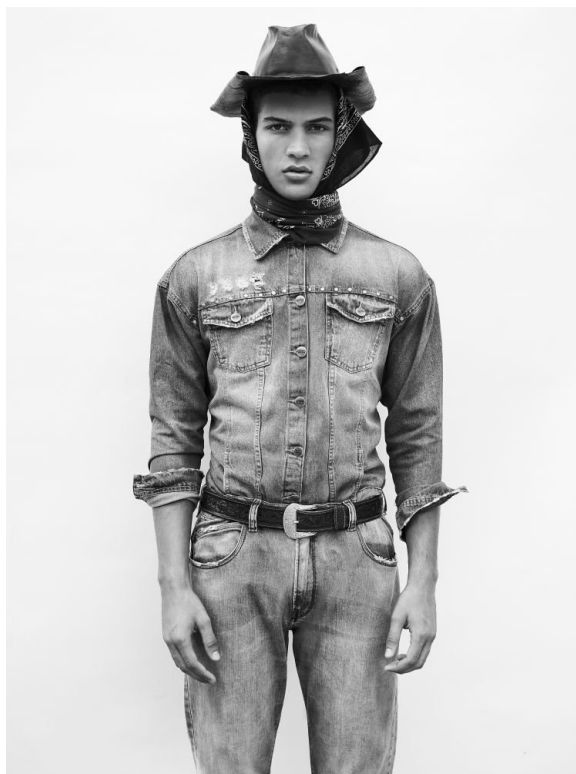

EMANUEL RAMOS

HEIGHT: 189CM WAIST: 77CM SUIT: 38 UK, 48 EU
SHOES: 9 UK, 43 EU EYE COLOR: BROWN
HAIR COLOR: BROWN