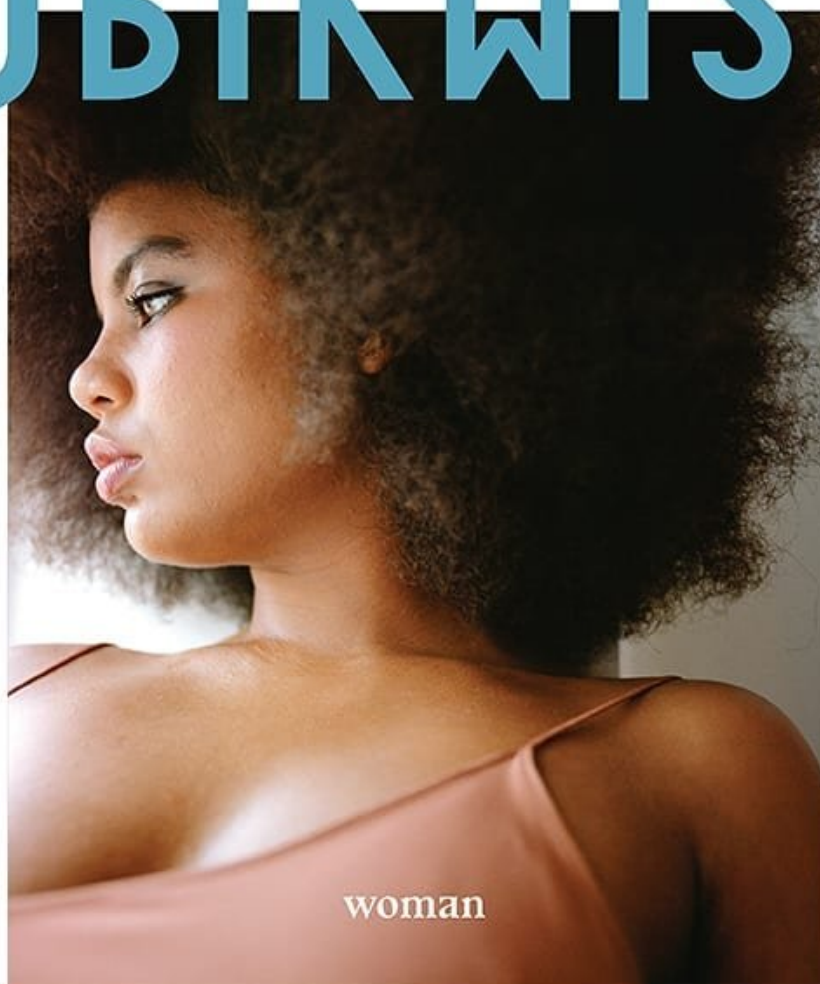

SAMIRAH RAHEEM

HEIGHT: 173CM WAIST: 71CM SHOES: 7 UK, 41 EU EYE COLOR: HAZEL
HAIR COLOR: BROWN

UBIKWIST

#9

woman

TONI MORRISON • SYLVIA RHONE • MELINA MATSOUKAS • SIMONE LEIGH • DHARA • IFRAH AHMED
DREAM HAMPTON • ALEXANDRIA SMITH • SUSI WYSS • TORKWASE DYSON • KARLA CROME • JILL JONES
XAVIERA SIMMONS • ROOM 502 • SAMIRAH RAHEEM • AVA GREY • VANESSA GERMAN • BETH GIBBS
AWENG CHUOL • JUSTINE SKYE • ZEN LEFORT