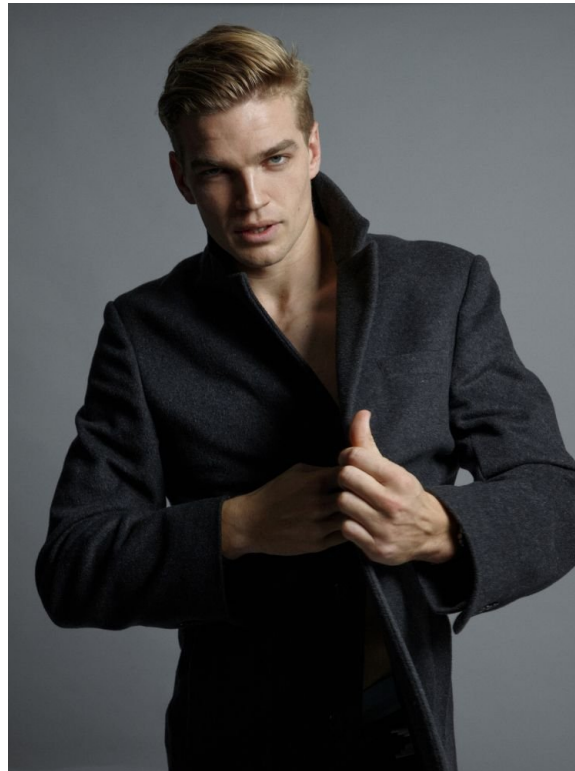

TOM GEORGE

HEIGHT: 193CM WAIST: 89CM SHOES: 13 UK, 48.5 EU EYE COLOR: BLUE
HAIR COLOR: BLONDE

TOM GEORGE

HEIGHT: 193CM WAIST: 89CM SHOES: 13 UK, 48.5 EU EYE COLOR: BLUE
HAIR COLOR: BLONDE

TOM GEORGE

HEIGHT: 193CM WAIST: 89CM SHOES: 13 UK, 48.5 EU EYE COLOR: BLUE
HAIR COLOR: BLONDE

TOM GEORGE

HEIGHT: 193CM WAIST: 89CM SHOES: 13 UK, 48.5 EU EYE COLOR: BLUE
HAIR COLOR: BLONDE

IMG MODELS
WWW.IMGMODELS.COM

TOM GEORGE

HEIGHT: 193CM WAIST: 89CM SHOES: 13 UK, 48.5 EU EYE COLOR: BLUE
HAIR COLOR: BLONDE