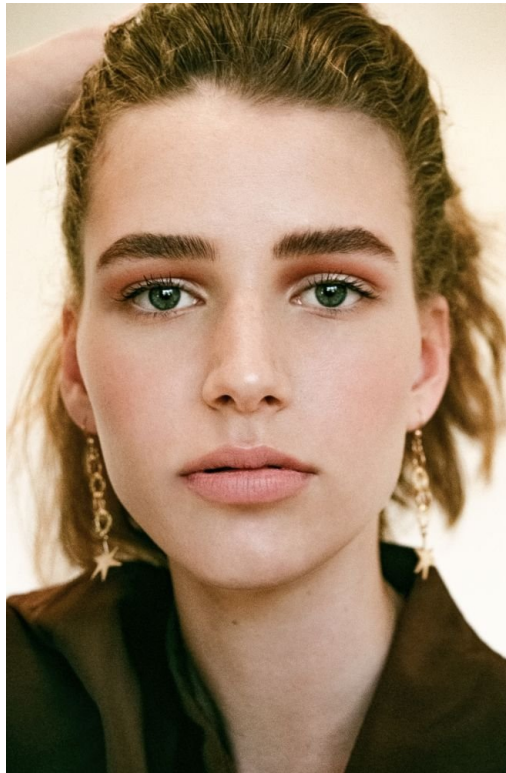

# KAYLA CHRISTIE

HEIGHT: 185CM WAIST: 69CM SHOES: 7.5 UK, 42 EU EYE COLOR: BLUE-GREEN  
HAIR COLOR: DARK BLONDE

---

# KAYLA CHRISTIE

HEIGHT: 185CM WAIST: 69CM SHOES: 7.5 UK, 42 EU EYE COLOR: BLUE-GREEN  
HAIR COLOR: DARK BLONDE

---

---

IMG MODELS  
WWW.IMGMODELS.COM