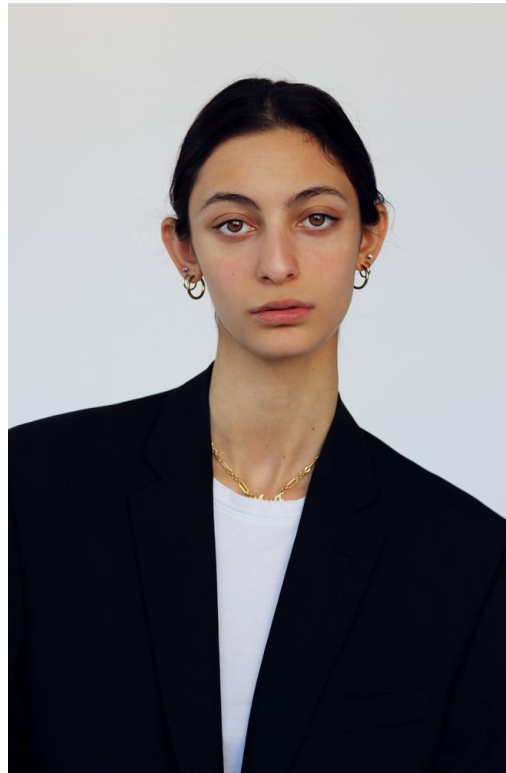

MYA GHORBANI

HEIGHT: 178CM WAIST: 61CM SHOES: 5.5 UK, 38.5 EU EYE COLOR: BROWN
HAIR COLOR: BROWN