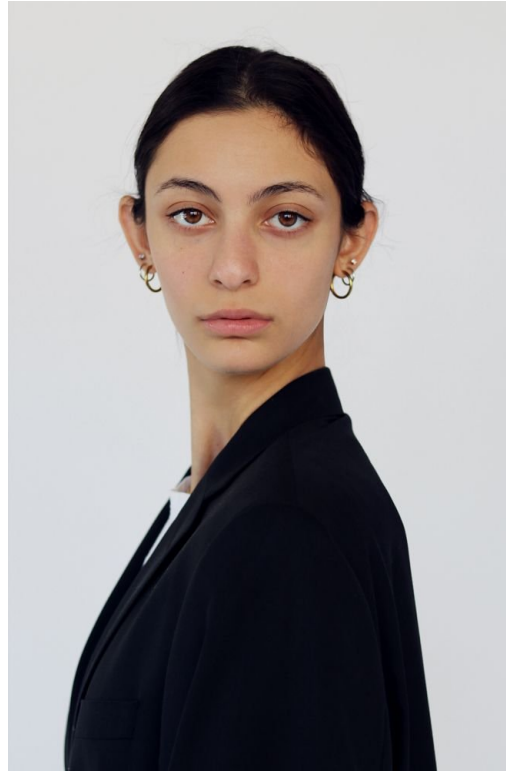

MYA GHORBANI

HEIGHT: 178CM WAIST: 61CM SHOES: 5.5 UK, 38.5 EU EYE COLOR: BROWN
HAIR COLOR: BROWN