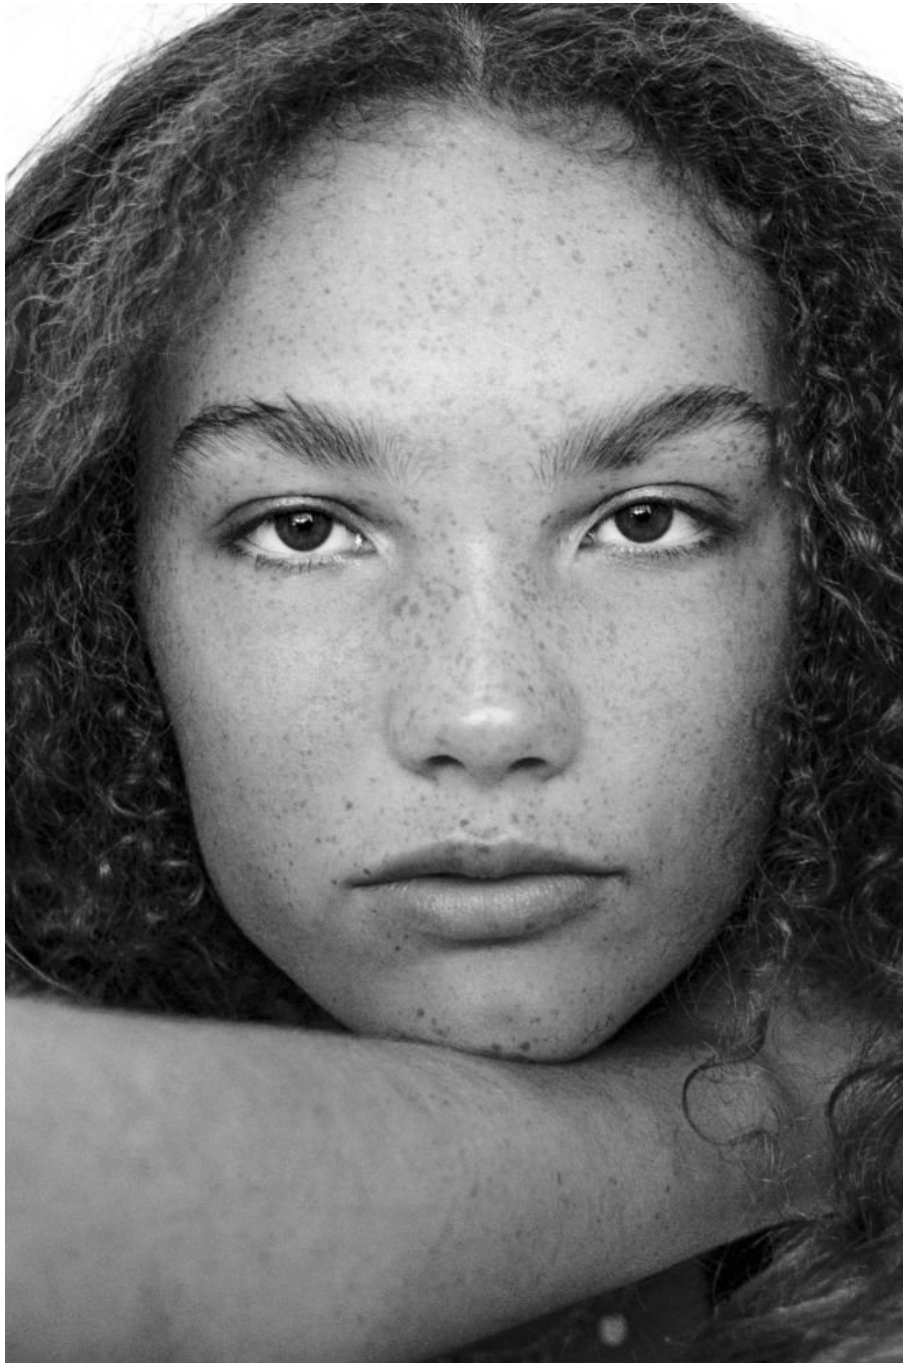

# TILI

HEIGHT: 180CM WAIST: 65CM SHIRT: 41CM SHOES: 7 UK, 41 EU EYE COLOR: BROWN  
HAIR COLOR: BROWN