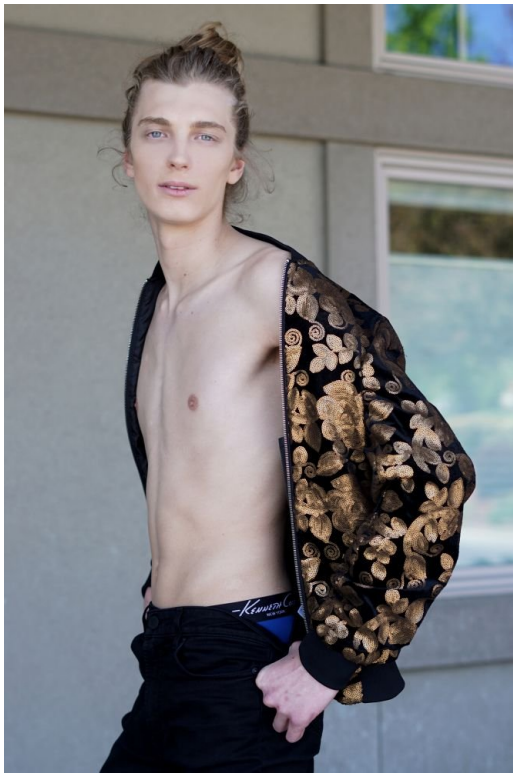

AEDAN CRANER

HEIGHT: 189CM WAIST: 73CM INSEAM: 87CM SUIT: 40 L UK, 50 L EU
SHIRT: 37CM SHOES: 10.5 UK, 45 EU EYE COLOR: BLUE
HAIR COLOR: BLONDE

AEDAN CRANER

HEIGHT: 189CM WAIST: 73CM INSEAM: 87CM SUIT: 40 L UK, 50 L EU
SHIRT: 37CM SHOES: 10.5 UK, 45 EU EYE COLOR: BLUE
HAIR COLOR: BLONDE

IMG MODELS
WWW.IMGMODELS.COM

AEDAN CRANER

HEIGHT: 189CM WAIST: 73CM INSEAM: 87CM SUIT: 40 L UK, 50 L EU
SHIRT: 37CM SHOES: 10.5 UK, 45 EU EYE COLOR: BLUE
HAIR COLOR: BLONDE

IMG MODELS
WWW.IMGMODELS.COM

AEDAN CRANER

HEIGHT: 189CM WAIST: 73CM INSEAM: 87CM SUIT: 40 L UK, 50 L EU
SHIRT: 37CM SHOES: 10.5 UK, 45 EU EYE COLOR: BLUE
HAIR COLOR: BLONDE

IMG MODELS
WWW.IMGMODELS.COM

AEDAN CRANER

HEIGHT: 189CM WAIST: 73CM INSEAM: 87CM SUIT: 40 L UK, 50 L EU
SHIRT: 37CM SHOES: 10.5 UK, 45 EU EYE COLOR: BLUE
HAIR COLOR: BLONDE