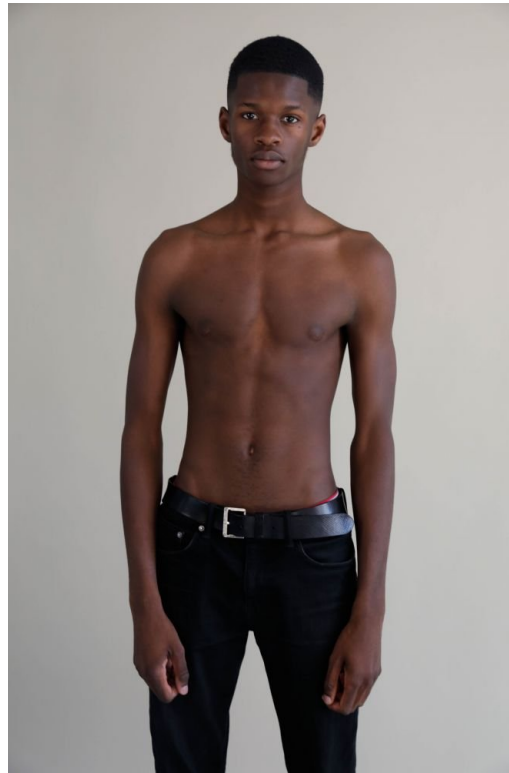

JODECI

HEIGHT: 188CM WAIST: 69CM SHOES: 10.5 UK, 45 EU EYE COLOR: BLACK
HAIR COLOR: BLACK

JODECI

HEIGHT: 188CM WAIST: 69CM SHOES: 10.5 UK, 45 EU EYE COLOR: BLACK
HAIR COLOR: BLACK

JODECI

HEIGHT: 188CM WAIST: 69CM SHOES: 10.5 UK, 45 EU EYE COLOR: BLACK
HAIR COLOR: BLACK

JODECI

HEIGHT: 188CM WAIST: 69CM SHOES: 10.5 UK, 45 EU EYE COLOR: BLACK
HAIR COLOR: BLACK

JODECI

HEIGHT: 188CM WAIST: 69CM SHOES: 10.5 UK, 45 EU EYE COLOR: BLACK
HAIR COLOR: BLACK