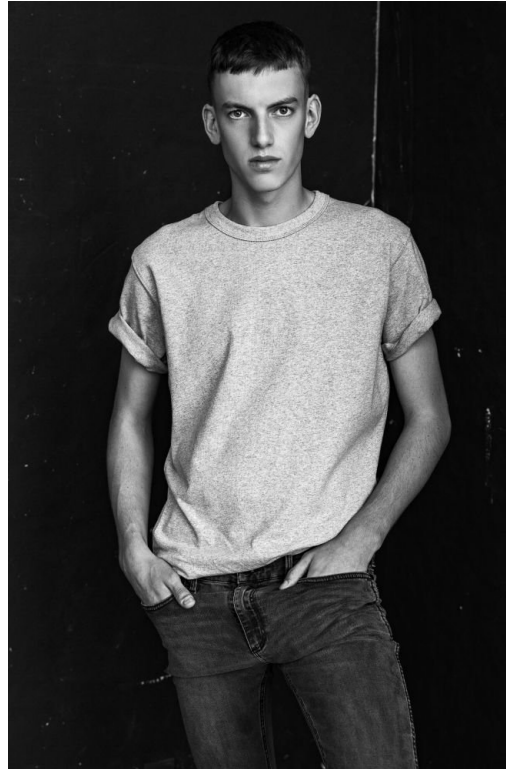

# JOE REYNOLDS

HEIGHT: 187CM WAIST: 81CM INSEAM: 84CM SUIT: 38 R UK, 48 R EU  
SHIRT: 37CM SHOES: 10.5 UK, 45 EU EYE COLOR: GREEN  
HAIR COLOR: BROWN

---

## JOE REYNOLDS

HEIGHT: 187CM WAIST: 81CM INSEAM: 84CM SUIT: 38 R UK, 48 R EU  
SHIRT: 37CM SHOES: 10.5 UK, 45 EU EYE COLOR: GREEN  
HAIR COLOR: BROWN

---

## JOE REYNOLDS

HEIGHT: 187CM WAIST: 81CM INSEAM: 84CM SUIT: 38 R UK, 48 R EU  
SHIRT: 37CM SHOES: 10.5 UK, 45 EU EYE COLOR: GREEN  
HAIR COLOR: BROWN

---

IMG MODELS  
WWW.IMGMODELS.COM