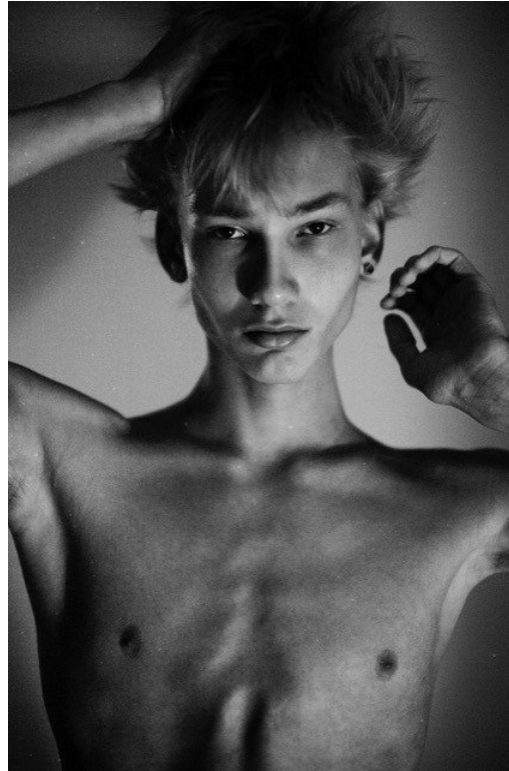

# ALEKSI

HEIGHT: 191CM WAIST: 68CM INSEAM: 77CM SHIRT: 38CM SHOES: 10 UK, 44.5 EU EYE COLOR: BLUE  
HAIR COLOR: BLONDE

---