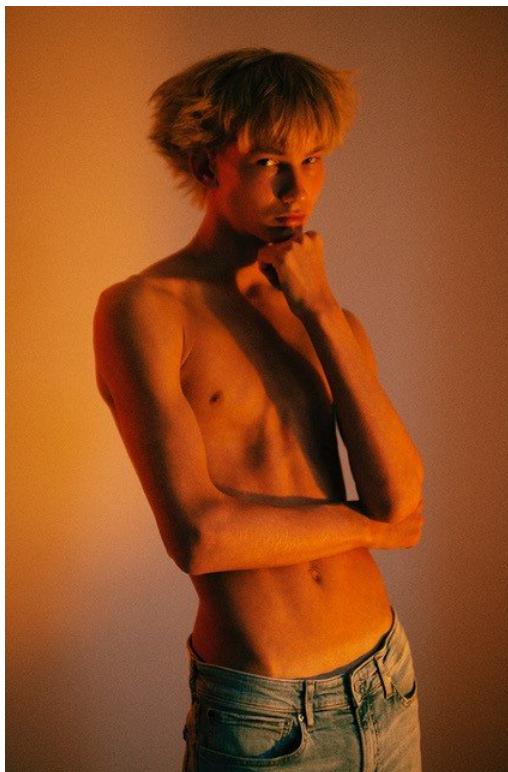

# ALEKSI

HEIGHT: 191CM WAIST: 68CM INSEAM: 77CM SHIRT: 38CM SHOES: 10 UK, 44.5 EU EYE COLOR: BLUE  
HAIR COLOR: BLONDE

---