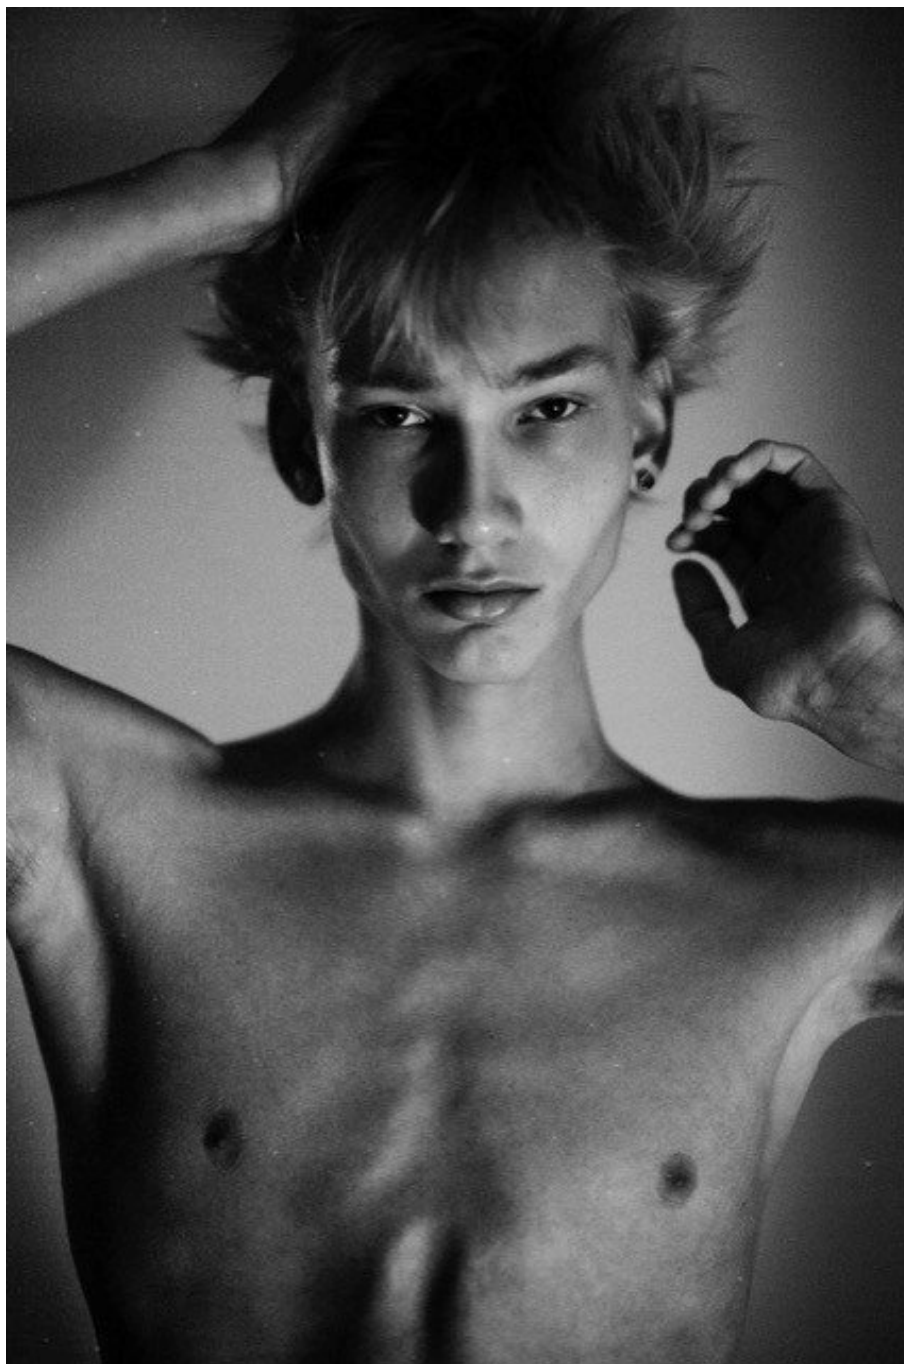

ALEKSI

HEIGHT: 191CM WAIST: 68CM INSEAM: 77CM SHIRT: 38CM SHOES: 10 UK, 44.5 EU EYE COLOR: BLUE
HAIR COLOR: BLONDE

ALEKSI

HEIGHT: 191CMWAIST: 68CM INSEAM: 77CM SHIRT: 38CM SHOES: 10 UK, 44.5 EU EYE COLOR: BLUE
HAIR COLOR: BLONDE

ALEKSI

HEIGHT: 191CM WAIST: 68CM INSEAM: 77CM SHIRT: 38CM SHOES: 10 UK, 44.5 EU EYE COLOR: BLUE
HAIR COLOR: BLONDE

ALEKSI

HEIGHT: 191CM WAIST: 68CM INSEAM: 77CM SHIRT: 38CM SHOES: 10 UK, 44.5 EU EYE COLOR: BLUE
HAIR COLOR: BLONDE