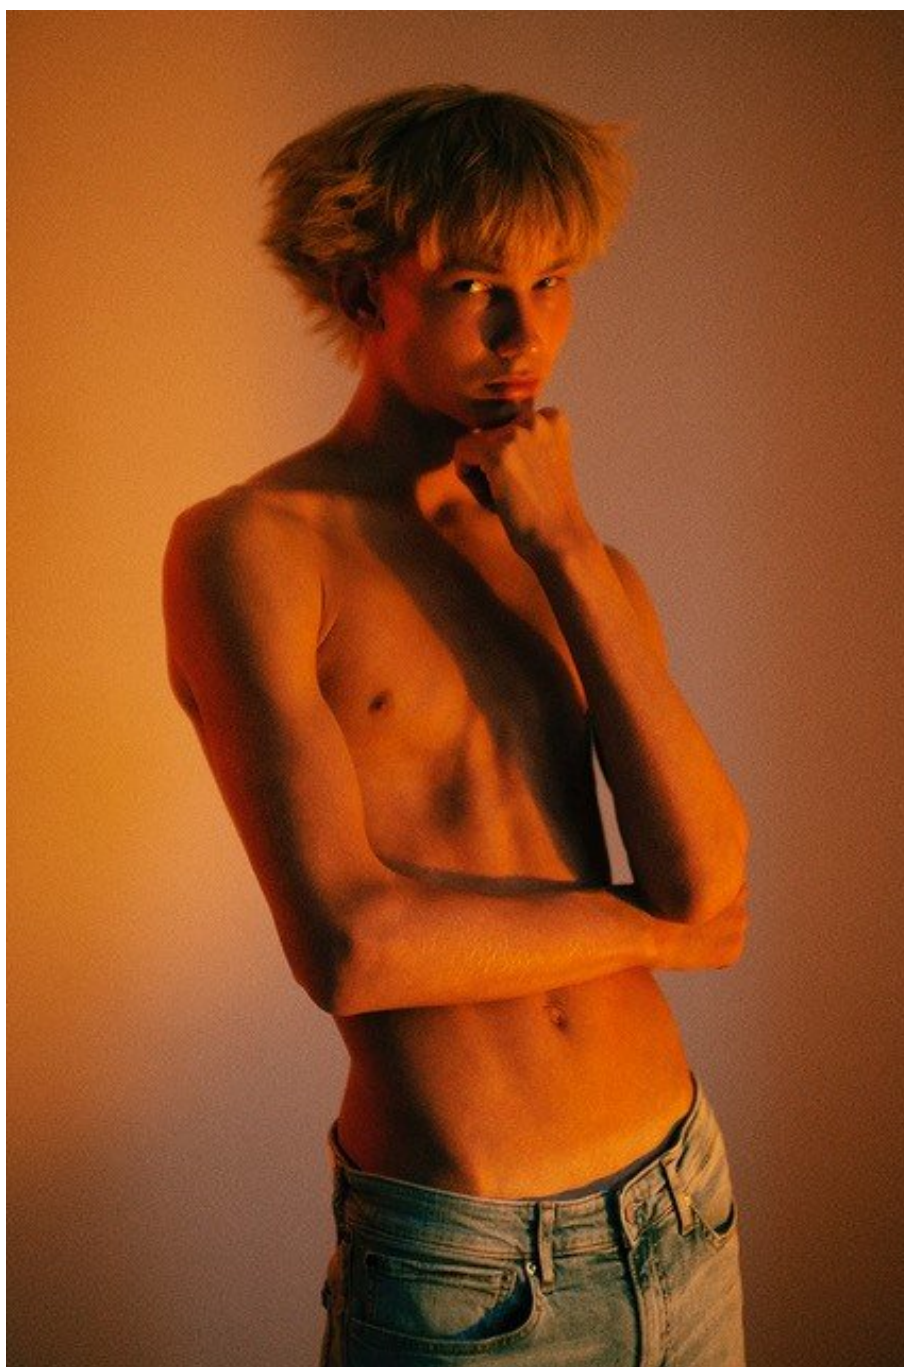

ALEKSI

HEIGHT: 191CM WAIST: 68CM INSEAM: 77CM SHIRT: 38CM SHOES: 10 UK, 44.5 EU EYE COLOR: BLUE
HAIR COLOR: BLONDE

ALEKSI

HEIGHT: 191CMWAIST: 68CM INSEAM: 77CM SHIRT: 38CM SHOES: 10 UK, 44.5 EU EYE COLOR: BLUE
HAIR COLOR: BLONDE

ALEKSI

HEIGHT: 191CM WAIST: 68CM INSEAM: 77CM SHIRT: 38CM SHOES: 10 UK, 44.5 EU EYE COLOR: BLUE
HAIR COLOR: BLONDE

ALEKSI

HEIGHT: 191CM WAIST: 68CM INSEAM: 77CM SHIRT: 38CM SHOES: 10 UK, 44.5 EU EYE COLOR: BLUE
HAIR COLOR: BLONDE