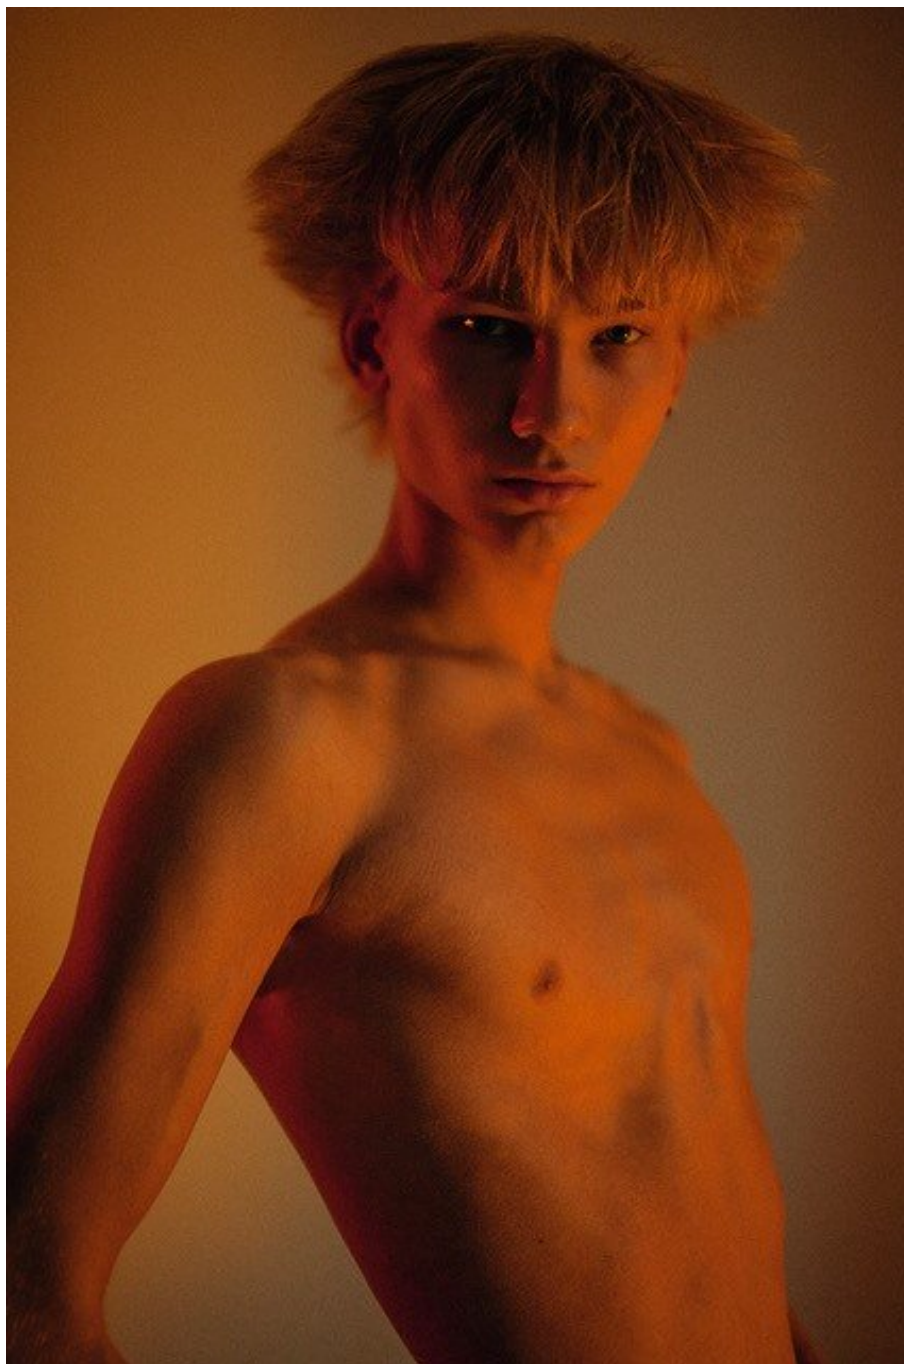

ALEKSI

HEIGHT: 191CM WAIST: 68CM INSEAM: 77CM SHIRT: 38CM SHOES: 10 UK, 44.5 EU EYE COLOR: BLUE
HAIR COLOR: BLONDE

ALEKSI

HEIGHT: 191CMWAIST: 68CM INSEAM: 77CM SHIRT: 38CM SHOES: 10 UK, 44.5 EU EYE COLOR: BLUE
HAIR COLOR: BLONDE

ALEKSI

HEIGHT: 191CM WAIST: 68CM INSEAM: 77CM SHIRT: 38CM SHOES: 10 UK, 44.5 EU EYE COLOR: BLUE
HAIR COLOR: BLONDE

ALEKSI

HEIGHT: 191CM WAIST: 68CM INSEAM: 77CM SHIRT: 38CM SHOES: 10 UK, 44.5 EU EYE COLOR: BLUE
HAIR COLOR: BLONDE