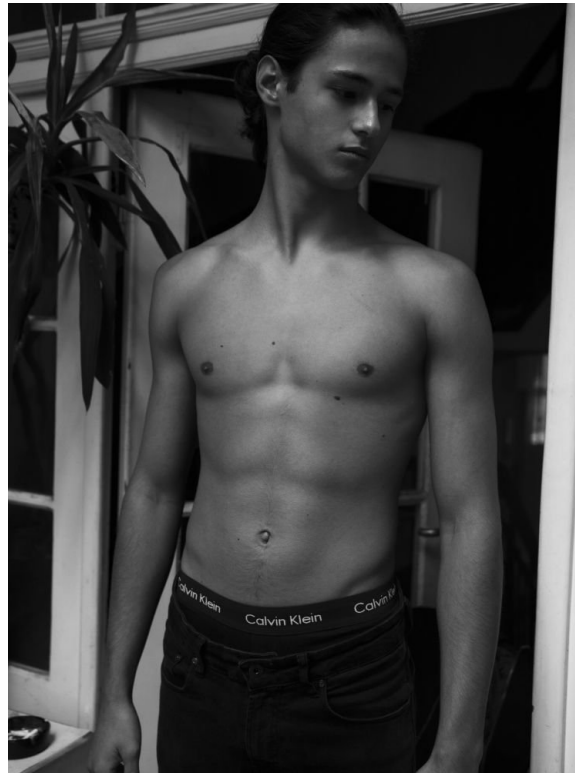

ALI

HEIGHT: 189CM WAIST: 76CM SHOES: 9.5 UK, 44 EU EYE COLOR: BROWN
HAIR COLOR: BROWN

ALI

HEIGHT: 189CM WAIST: 76CM SHOES: 9.5 UK, 44 EU EYE COLOR: BROWN
HAIR COLOR: BROWN

ALI

HEIGHT: 189CM WAIST: 76CM SHOES: 9.5 UK, 44 EU EYE COLOR: BROWN
HAIR COLOR: BROWN

ALI

HEIGHT: 189CM WAIST: 76CM SHOES: 9.5 UK, 44 EU EYE COLOR: BROWN
HAIR COLOR: BROWN