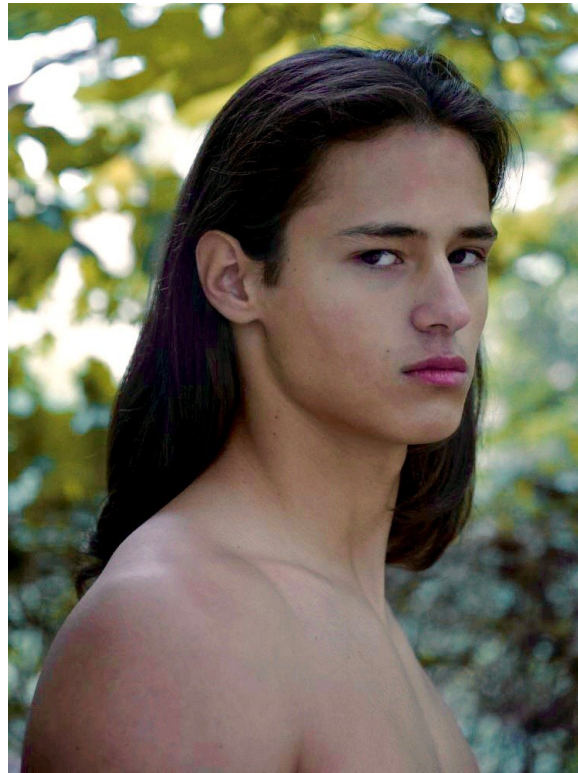

ALI

HEIGHT: 189CM WAIST: 76CM SHOES: 9.5 UK, 44 EU EYE COLOR: BROWN
HAIR COLOR: BROWN

ALI

HEIGHT: 189CM WAIST: 76CM SHOES: 9.5 UK, 44 EU EYE COLOR: BROWN
HAIR COLOR: BROWN

ALI

HEIGHT: 189CM WAIST: 76CM SHOES: 9.5 UK, 44 EU EYE COLOR: BROWN
HAIR COLOR: BROWN

ALI

HEIGHT: 189CM WAIST: 76CM SHOES: 9.5 UK, 44 EU EYE COLOR: BROWN
HAIR COLOR: BROWN