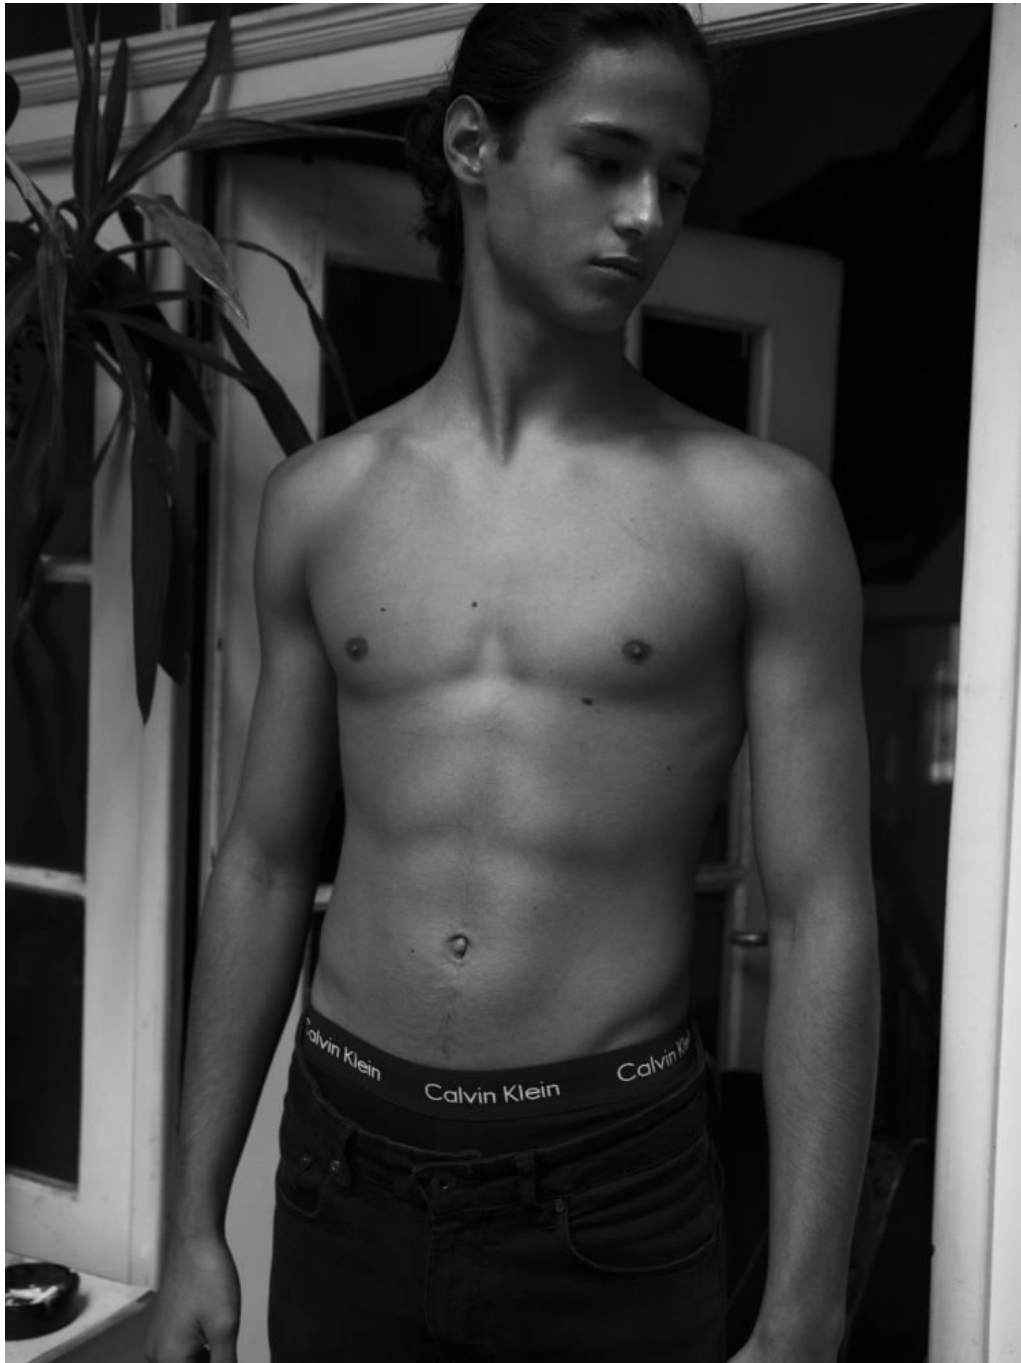

ALI

HEIGHT: 189CM WAIST: 76CM SHOES: 9.5 UK, 44 EU EYE COLOR: BROWN
HAIR COLOR: BROWN

ALI

HEIGHT: 189CM WAIST: 76CM SHOES: 9.5 UK, 44 EU EYE COLOR: BROWN
HAIR COLOR: BROWN

ALI

HEIGHT: 189CM WAIST: 76CM SHOES: 9.5 UK, 44 EU EYE COLOR: BROWN
HAIR COLOR: BROWN

ALI

HEIGHT: 189CM WAIST: 76CM SHOES: 9.5 UK, 44 EU EYE COLOR: BROWN
HAIR COLOR: BROWN