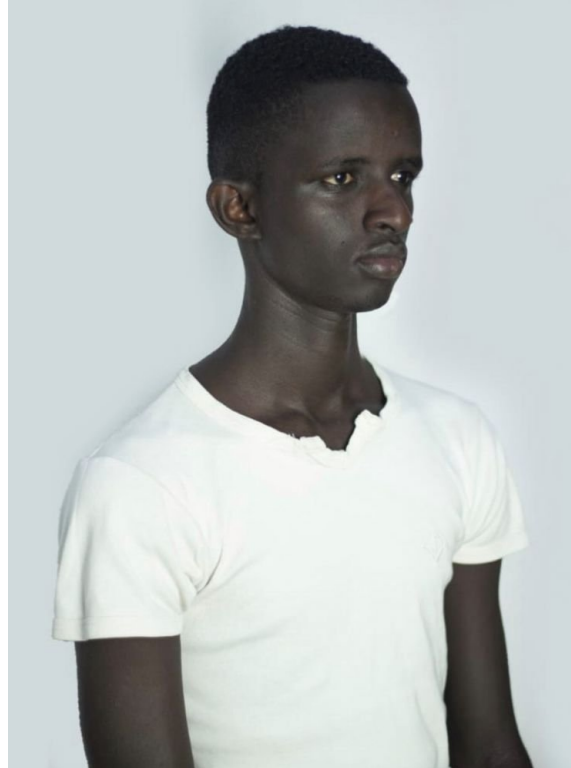

ALVIN

HEIGHT: 187CM WAIST: 73CM SHOES: 9 UK, 43 EU&NBSP;

IMG MODELS
WWW.IMGMODELS.COM