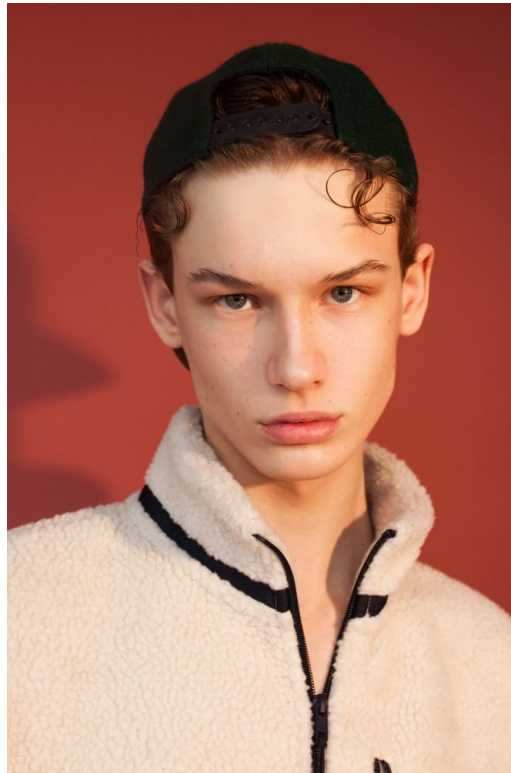

# FILIP FILIPOWICZ

HEIGHT: 187CM WAIST: 72CM SHOES: 10.5 UK, 45 EU EYE COLOR: BLUE  
HAIR COLOR: DARK BLONDE

---