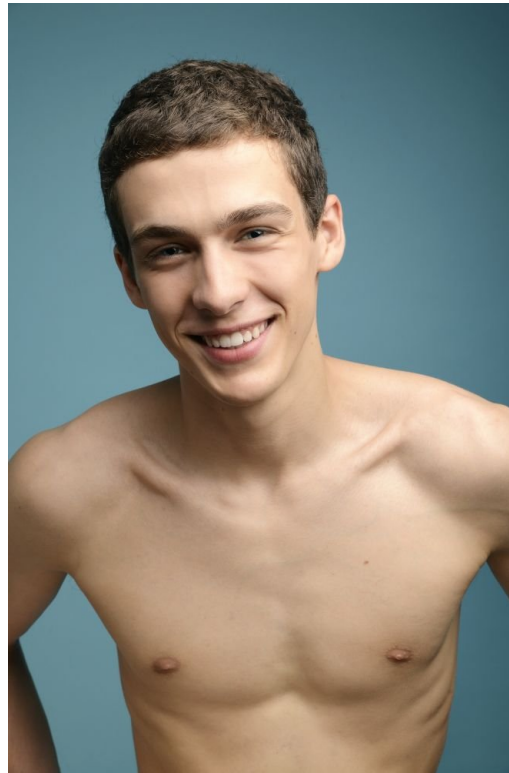

# MARTIN TOUCHET

HEIGHT: 189CM WAIST: 78CM SHOES: 9.5 UK, 43.5 EU EYE COLOR: BLUE  
HAIR COLOR: DARK BROWN

---