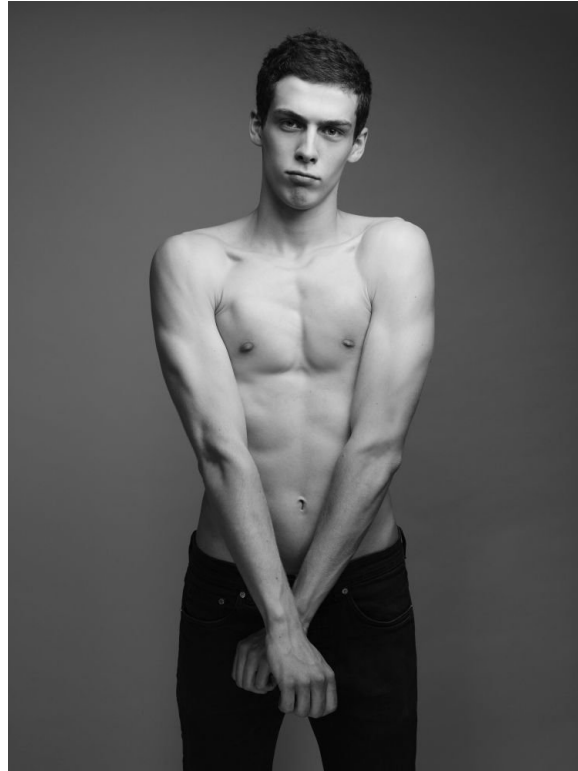

# MARTIN TOUCHET

HEIGHT: 189CM WAIST: 78CM SHOES: 9.5 UK, 43.5 EU EYE COLOR: BLUE  
HAIR COLOR: DARK BROWN

---