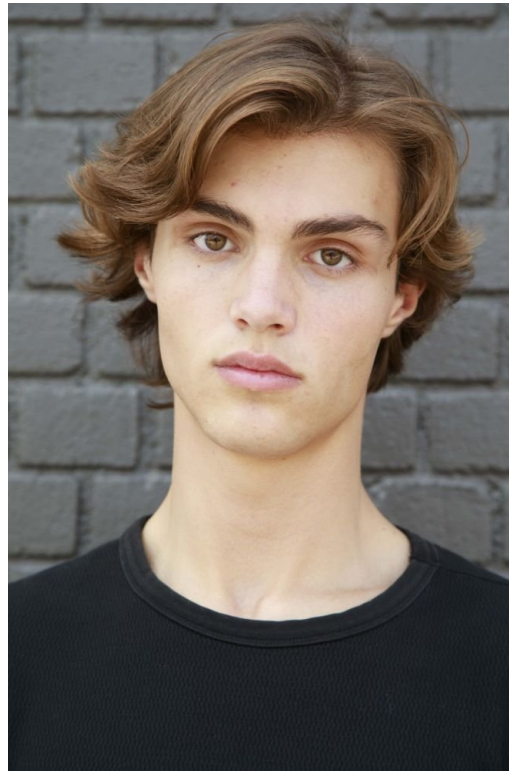

AIDEN NEEPER

HEIGHT: 187CM WAIST: 79CM INSEAM: 82CM SUIT: 38 L UK, 48 L EU
SHIRT: 38CM SHOES: 10.5 UK, 45 EU EYE COLOR: HAZEL
HAIR COLOR: BROWN

AIDEN NEEPER

HEIGHT: 187CM WAIST: 79CM INSEAM: 82CM SUIT: 38 L UK, 48 L EU
SHIRT: 38CM SHOES: 10.5 UK, 45 EU EYE COLOR: HAZEL
HAIR COLOR: BROWN

AIDEN NEEPER

HEIGHT: 187CM WAIST: 79CM INSEAM: 82CM SUIT: 38 L UK, 48 L EU
SHIRT: 38CM SHOES: 10.5 UK, 45 EU EYE COLOR: HAZEL
HAIR COLOR: BROWN