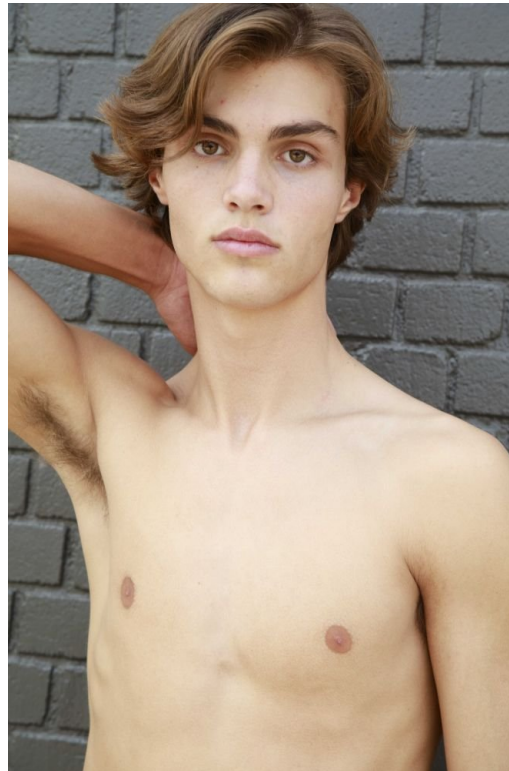

AIDEN NEEPER

HEIGHT: 187CM WAIST: 79CM INSEAM: 82CM SUIT: 38 L UK, 48 L EU
SHIRT: 38CM SHOES: 10.5 UK, 45 EU EYE COLOR: HAZEL
HAIR COLOR: BROWN

AIDEN NEEPER

HEIGHT: 187CM WAIST: 79CM INSEAM: 82CM SUIT: 38 L UK, 48 L EU
SHIRT: 38CM SHOES: 10.5 UK, 45 EU EYE COLOR: HAZEL
HAIR COLOR: BROWN

AIDEN NEEPER

HEIGHT: 187CM WAIST: 79CM INSEAM: 82CM SUIT: 38 L UK, 48 L EU
SHIRT: 38CM SHOES: 10.5 UK, 45 EU EYE COLOR: HAZEL
HAIR COLOR: BROWN