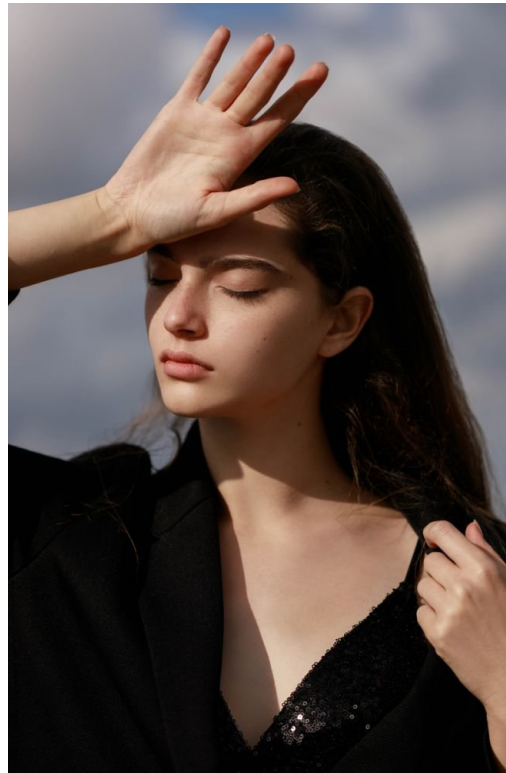

VIRA BOSKOVA

HEIGHT: 177CM WAIST: 60CM SHOES: 5.5 UK, 38.5 EU EYE COLOR: GREEN
HAIR COLOR: LIGHT BROWN