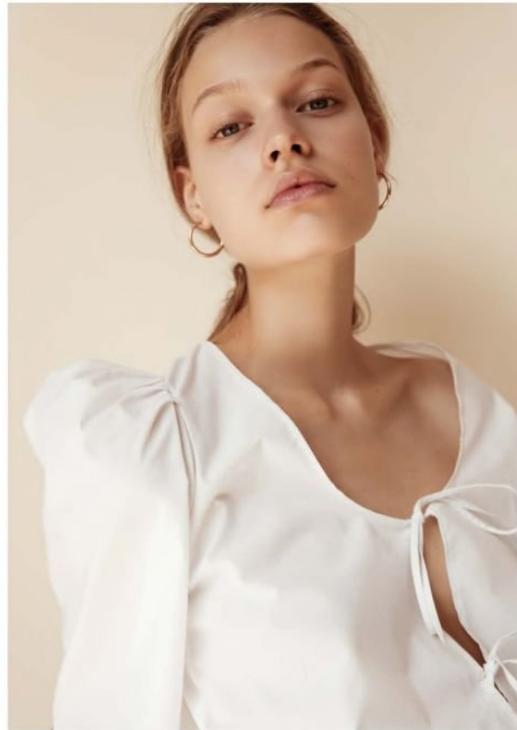

COSIMA FRITZ

HEIGHT: 178CM WAIST: 64CM SHOES: 6.5 UK, 40 EU EYE COLOR: BLUE
HAIR COLOR: BLONDE

COSIMA FRITZ

HEIGHT: 178CM WAIST: 64CM SHOES: 6.5 UK, 40 EU EYE COLOR: BLUE
HAIR COLOR: BLONDE

COSIMA FRITZ

HEIGHT: 178CM WAIST: 64CM SHOES: 6.5 UK, 40 EU EYE COLOR: BLUE
HAIR COLOR: BLONDE