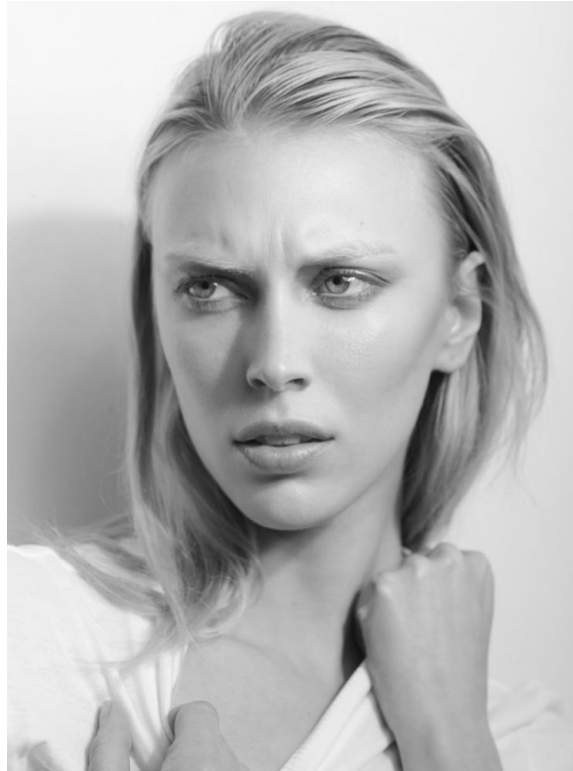

JULIANA SCHURIG

HEIGHT: 175CM WAIST: 61CM SHOES: 6 UK, 39 EU EYE COLOR: BLUE
HAIR COLOR: BLONDE